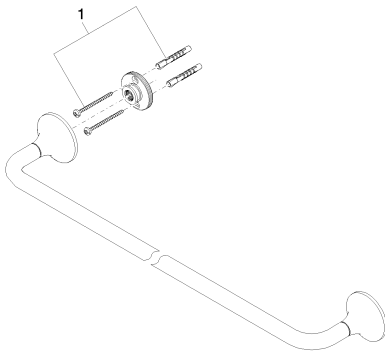

Shower - VAIA

Towel bar - Dark Platinum matte

Article number: 83 060 809-99

- Center to center 23-5/8"
- Width 26"
- Height 2-3/8"
- Flange diameter 2-3/8"
- 3-1/2" Projection

Dark Platinum matte

Dimensional drawing

All dimensions in mm / inch = mm x 0,0394

Shower - VAIA
Towel bar - Dark Platinum matte
Article number: 83 060 809-99

Other surface finishes

polished chrome
83 060 809-00

platinum matte
83 060 809-06

Dark Brass matte
83 060 809-16

Dark Bronze matte
83 060 809-17

Other surfaces upon request (extra service)

Exploded drawing

Spare parts list

Number	Item Number	Designation	Number of units
1	05 30 31 025 00 90	Mounting bracket -	1