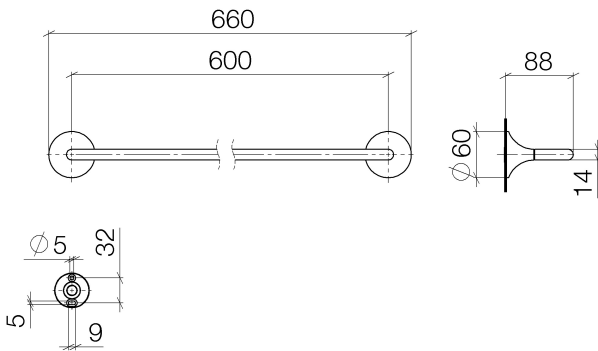

Shower - VAIA

Towel bar - Dark Platinum matte

Article number: 83 060 809-99

- Center to center 23-5/8"
- Width 26"
- Height 2-3/8"
- Flange diameter 2-3/8"
- 3-1/2" Projection

Dark Platinum matte

Dimensional drawing

All dimensions in mm / inch = mm x 0,0394

Shower - VAIA
Towel bar - Dark Platinum matte
Article number: 83 060 809-99

Other surface finishes

polished chrome
83 060 809-00

platinum matte
83 060 809-06

Dark Brass matte
83 060 809-16

Dark Bronze matte
83 060 809-17

Other surfaces upon request (extra service)

Exploded drawing

Spare parts list

Number	Item Number	Designation	Number of units
1	05 30 31 025 00 90	Mounting bracket -	1