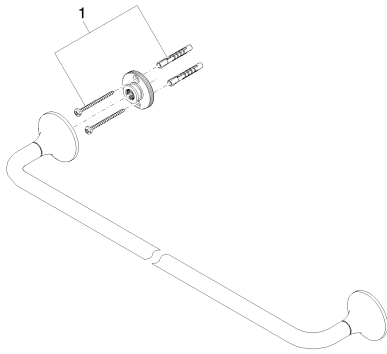

Shower - VAIA

Towel bar - Dark Platinum matte - Dark Platinum matte

Article number: 83 060 809-99

Exploded drawing

Spare parts list

Number	Item Number	Designation	Number of units
1	05 30 31 025 00 90	Mounting bracket -	1