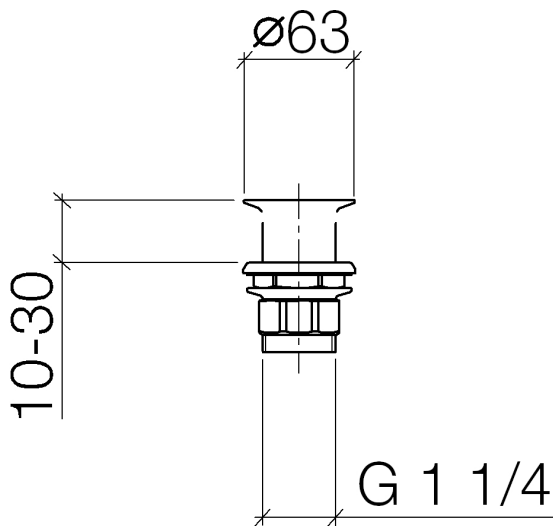

Sink - Deque

European grid drain 1 1/4" - platinum matte

Article number: 10 110 970-06

- Commonly used with basins without overflow.

platinum matte

Accessory is required for this item.

Dimensional drawing

All dimensions in mm / inch = mm x 0,0394

Sink - Deque

European grid drain 1 1/4" - platinum matte

Article number: 10 110 970-06

Other surface finishes

polished chrome
10 110 970-00

platinum
10 110 970-08

Durabronze
10 110 970-09

Dark Brass matte
10 110 970-16

Dark Bronze matte
10 110 970-17

black matte
10 110 970-33

Champagne
10 110 970-47

Cyprus
10 110 970-49

Dark Platinum matte
10 110 970-99

Other surfaces upon request (extra service)

Sink - Deque

European grid drain 1 1/4" - platinum matte

Article number: 10 110 970-06

Required article

09 14 05 016 90

Washer -

09 23 30 015-00

Nut 1 1/4" - polished chrome

09 28 23 005-00

Pipe - polished chrome