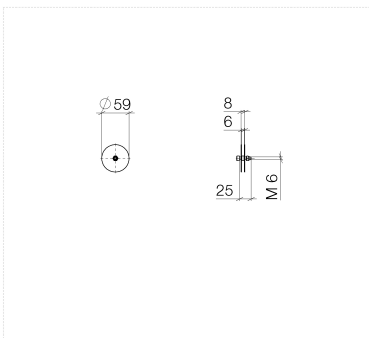

Shower - Series-*various*
Mounting bracket for two-sided glass attachment -
Article number: 12 358 970 90

- For use with two towel bars, back to back. (Requires two brackets)
- The mounting kits are used to install the products on glass.

Dimensional drawing

All dimensions in mm / inch = mm x 0,0394