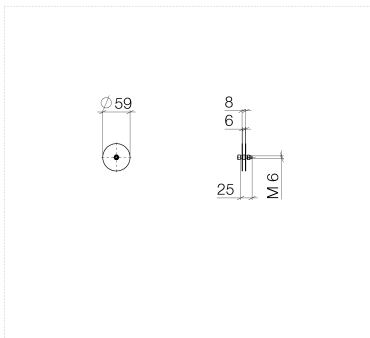

Shower - Series- various

Mounting bracket for two-sided glass attachment -

Article number: 12 358 970 90

- For use with two towel bars, back to back. (Requires two brackets)
- The mounting kits are used to install the products on glass.

Dimensional drawing

All dimensions in mm / inch = mm x 0,0394