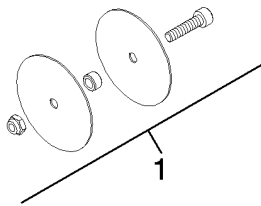

Shower - Series-various
Mounting bracket for two-sided glass attachment -
Article number: 12 358 970 90

- For use with two towel bars, back to back. (Requires two brackets)
- The mounting kits are used to install the products on glass.

Dimensional drawing

All dimensions in mm / inch = mm x 0,0394

Shower - Series-
various
Mounting bracket for two-sided glass attachment -
Article number: 12 358 970 90

Exploded drawing

Spare parts list

Number	Item Number	Designation	Number of units
<hr/>			