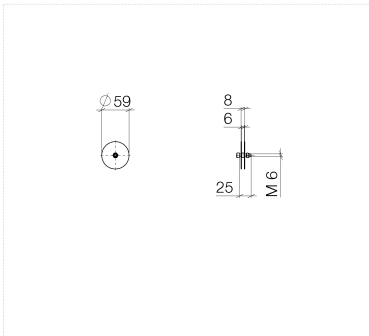

Shower - Series-various
Mounting bracket for two-sided glass attachment -
Article number: 12 358 970 90

- For use with two towel bars, back to back. (Requires two brackets)
- The mounting kits are used to install the products on glass.

Dimensional drawing

All dimensions in mm / inch = mm x 0,0394

Shower - Series-
various
Mounting bracket for two-sided glass attachment -
Article number: 12 358 970 90

Exploded drawing

Spare parts list

Number	Item Number	Designation	Number of units
<hr/>			