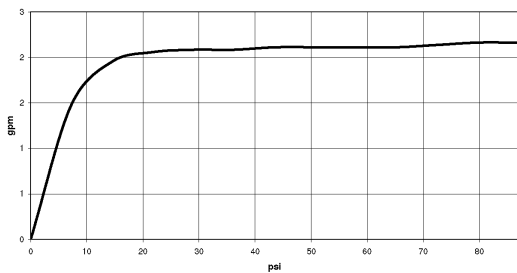

Shower - Tara.

Showerhead - black matte

Article number: 28 508 979-33 0010

- 7-7/8" Projection
- Ball-joint pivotable through 30°
- 3 individual sprays (standard, soft, massage)
- Descaling system
- Ø 3-5/8"
- Flange diameter 2-1/8"
- 1/2" connection
- Water flow rate limited to max. 1.8 gpm

black matte

All dimensions in mm / inch = mm x 0,0394

Flow rate chart

Shower - Tara.

Showerhead - black matte

Article number: 28 508 979-33 0010

Other surface finishes

polished chrome
28 508 979-00 0010