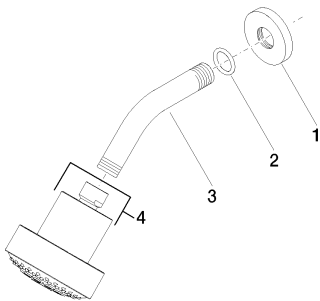

Shower - Tara.

Showerhead - black matte

Article number: 28 508 979-33 0010

- 7-7/8" Projection
- Ball-joint pivotable through 30°
- 3 individual sprays (standard, soft, massage)
- Descaling system
- Ø 3-5/8"
- Flange diameter 2-1/8"
- 1/2" connection
- Water flow rate limited to max. 1.8 gpm

### Flow rate chart

Shower - Tara.

Showerhead - black matte

Article number: 28 508 979-33 0010

Other surface finishes

polished chrome  
28 508 979-00 0010

platinum matte  
28 508 979-06 0010

platinum  
28 508 979-08 0010

Dark Brass matte  
28 508 979-16 0010

Dark Bronze matte  
28 508 979-17 0010

Dark Platinum matte  
28 508 979-99 0010

Other surfaces upon request (extra service)

Exploded drawing

Spare parts list

Number	Item Number	Designation	Number of units
1	09 27 22 003-33	Escutcheon - black matte	1
2	09 14 10 026 90	Washer -	1
3	09 11 03 011-33	Wall connection - black matte	1
4	04 12 11 110 01-33	shower	1