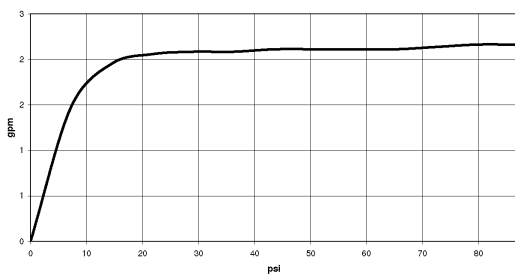

Shower - Tara.

Showerhead - black matte

Article number: 28 508 979-33 0010

- 7-7/8" Projection
- Ball-joint pivotable through 30°
- 3 individual sprays (standard, soft, massage)
- Descaling system
- Ø 3-5/8"
- Flange diameter 2-1/8"
- 1/2" connection
- Water flow rate limited to max. 1.8 gpm

black matte

All dimensions in mm / inch = mm x 0,0394

### Flow rate chart

Shower - Tara.

Showerhead - black matte

Article number: 28 508 979-33 0010

Other surface finishes

polished chrome  
28 508 979-00 0010

platinum matte  
28 508 979-06 0010

platinum  
28 508 979-08 0010