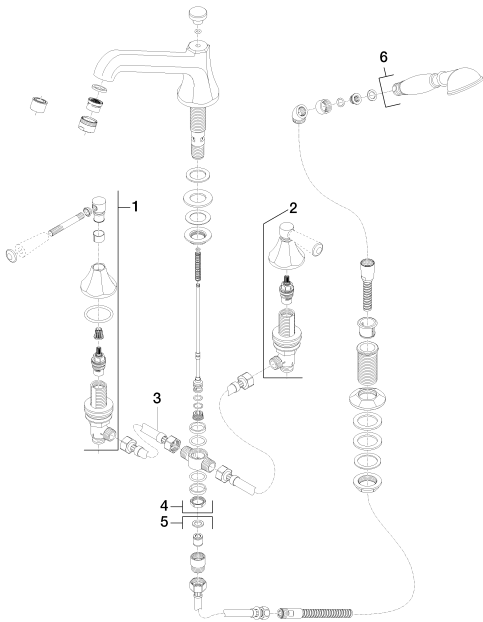

Bathtub - Madison

Deck-mounted tub mixer, with hand shower set for deck-mounted tub installation - polished chrome

Article number: 27 502 370-00

Exploded drawing

Spare parts list

Number	Item Number	Designation	Number of units
1	20 000 370-00	Deck valve clockwise-closing cold - polished chrome	1
2	13 502 380-00	Tub spout with diverter for deck-mounted installation - polished chrome	1
3	12 502 970 90	Flexible supply line 1/2" x 1/2" x 15-3/4" -	2
4	20 000 371-00	Deck valve counter-clockwise closing hot - polished chrome	1
5	27 703 370-00	Hand shower set for deck-mounted tub installation - polished chrome	1