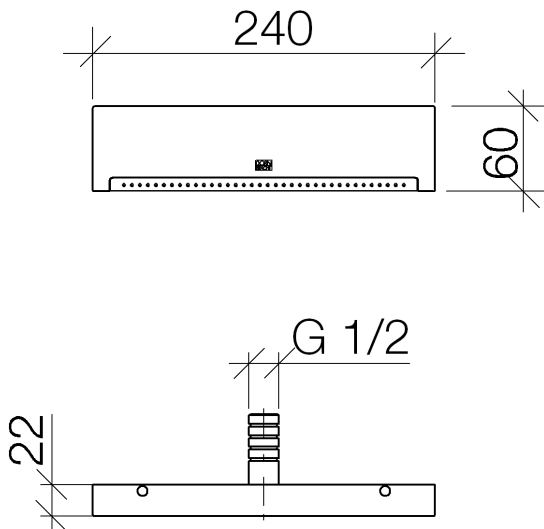

## Shower - Deque

WATER FALL Cascade spout with PEARLSTREAM for wall-mounted installation - platinum

Article number: 13 425 979-06

- 7/8" Projection
- Pearlstream
- Plate 9-1/2" x 2-3/8"
- Connection 1/2", can be cut to length
- Plug-in connection mounting
- Water flow rate limited to max. 2.5 gpm

## Dimensional drawing

All dimensions in mm / inch = mm x 0,0394