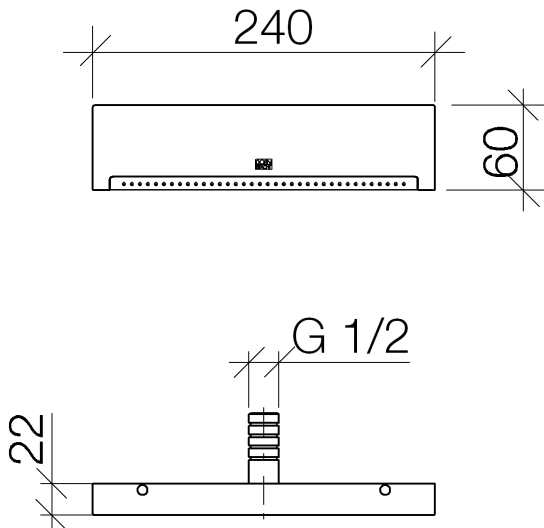

Shower - Deque

WATER FALL Cascade spout with PEARLSTREAM for wall-mounted installation - platinum

Article number: 13 425 979-06

- 7/8" Projection
- Pearlstream
- Plate 9-1/2" x 2-3/8"
- Connection 1/2", can be cut to length
- Plug-in connection mounting
- Water flow rate limited to max. 2.5 gpm

platinum matte

Accessory is required for this item.

Dimensional drawing

All dimensions in mm / inch = mm x 0,0394

Shower - Deque

WATER FALL Cascade spout with PEARLSTREAM for wall-mounted installation - platinum

Article number: 13 425 979-06

Flow rate chart

## Shower - Deque

WATER FALL Cascade spout with PEARLSTREAM for wall-mounted installation - platinum

Article number: 13 425 979-06