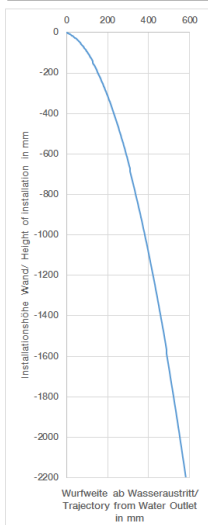

Shower - Deque

WATER FALL Cascade spout with PEARLSTREAM for wall-mounted installation - platinum

Article number: 13 425 979-06

- 7/8" Projection
- Pearlstream
- Plate 9-1/2" x 2-3/8"
- Connection 1/2", can be cut to length
- Plug-in connection mounting
- Water flow rate limited to max. 2.5 gpm

platinum matte

Accessory is required for this item.

Dimensional drawing

All dimensions in mm / inch = mm x 0,0394

Shower - Deque

WATER FALL Cascade spout with PEARLSTREAM for wall-mounted installation - platinum

Article number: 13 425 979-06

Flow rate chart