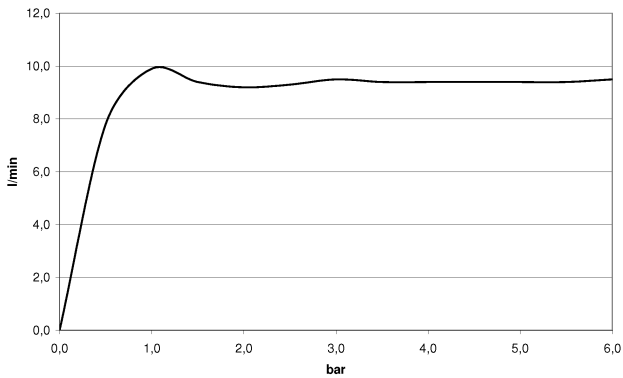

Shower - Deque

WATER FALL Cascade spout with PEARLSTREAM for wall-mounted installation - platinum

Article number: 13 425 979-06

Flow rate chart