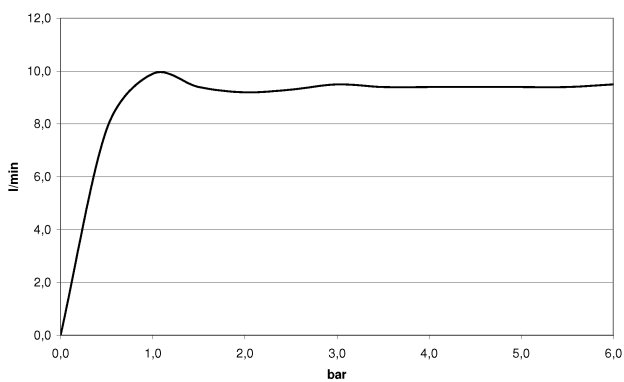

Shower - Deque

WATER FALL Cascade spout with PEARLSTREAM for wall-mounted installation - platinum

Article number: 13 425 979-06

- 7/8" Projection
- Pearlstream
- Plate 9-1/2" x 2-3/8"
- Connection 1/2", can be cut to length
- Plug-in connection mounting
- Water flow rate limited to max. 2.5 gpm

platinum matte

Accessory is required for this item.

Dimensional drawing

All dimensions in mm / inch = mm x 0,0394

Shower - Deque

WATER FALL Cascade spout with PEARLSTREAM for wall-mounted installation - platinum

Article number: 13 425 979-06

Flow rate chart

Trajectory length diagram

Shower - Deque

WATER FALL Cascade spout with PEARLSTREAM for wall-mounted installation - platinum

Article number: 13 425 979-06

Other surface finishes