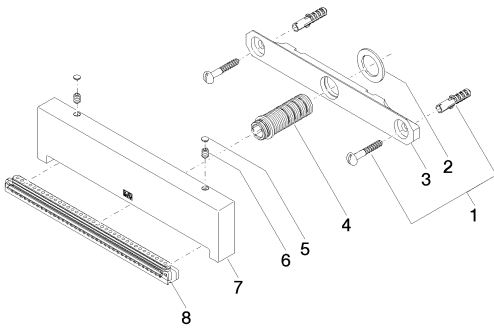

Shower - Deque

WATER FALL Cascade spout with PEARLSTREAM for wall-mounted installation - platinum

Article number: 13 425 979-06

- 7/8" Projection
- Pearlstream
- Plate 9-1/2" x 2-3/8"
- Connection 1/2", can be cut to length
- Plug-in connection mounting
- Water flow rate limited to max. 2.5 gpm

platinum matte

Accessory is required for this item.

Dimensional drawing

All dimensions in mm / inch = mm x 0,0394

Shower - Deque

WATER FALL Cascade spout with PEARLSTREAM for wall-mounted installation - platinum

Article number: 13 425 979-06

Flow rate chart

Trajectory length diagram

Shower - Deque

WATER FALL Cascade spout with PEARLSTREAM for wall-mounted installation - platinum

Article number: 13 425 979-06

Other surface finishes

WATER FALL Cascade spout with PEARLSTREAM for wall-mounted installation - platinum

Article number: 13 425 979-06

Exploded drawing

Spare parts list

Number	Item Number	Designation	Number of units
1	04 30 31 024 01 90	Mounting bracket -	1
2	09 14 05 009 90	Washer -	1
3	09 17 97 053 90	Holder -	1
4	90 24 03 199 00 90	Nipple -	1
5	90 31 20 087 00-06	Cover - platinum matte	1
6	09 31 11 144 90	Mounting bracket -	2
7	09 17 01 185 20-06	Body - platinum matte	1
8	90 29 03 071 00 90	Application -	1