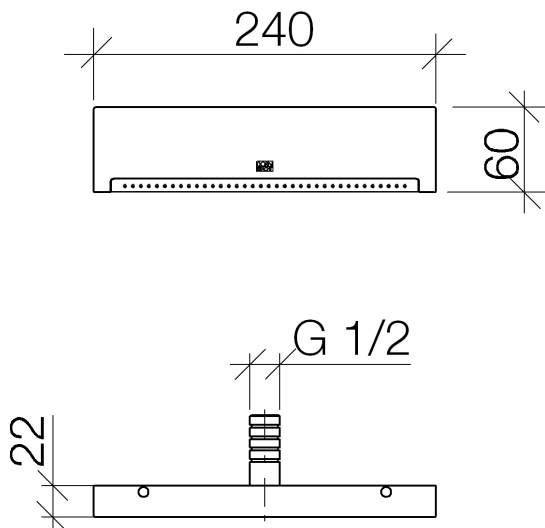

Shower - Deque

WATER FALL Cascade spout with PEARLSTREAM for wall-mounted installation - platinum

Article number: 13 425 979-06

- 7/8" Projection
- Pearlstream
- Plate 9-1/2" x 2-3/8"
- Connection 1/2", can be cut to length
- Plug-in connection mounting
- Water flow rate limited to max. 2.5 gpm

platinum matte

Accessory is required for this item.

Dimensional drawing

All dimensions in mm / inch = mm x 0,0394

Shower - Deque

WATER FALL Cascade spout with PEARLSTREAM for wall-mounted installation - platinum

Article number: 13 425 979-06

Flow rate chart

Trajectory length diagram

Shower - Deque

WATER FALL Cascade spout with PEARLSTREAM for wall-mounted installation - platinum

Article number: 13 425 979-06

Other surface finishes

WATER FALL Cascade spout with PEARLSTREAM for wall-mounted installation - platinum

Article number: 13 425 979-06

Exploded drawing

Spare parts list

Number	Item Number	Designation	Number of units
1	04 30 31 024 01 90	Mounting bracket -	1
2	09 14 05 009 90	Washer -	1
3	09 17 97 053 90	Holder -	1
4	90 24 03 199 00 90	Nipple -	1
5	90 31 20 087 00-06	Cover - platinum matte	1
6	09 31 11 144 90	Mounting bracket -	2
7	09 17 01 185 20-06	Body - platinum matte	1
8	90 29 03 071 00 90	Application -	1