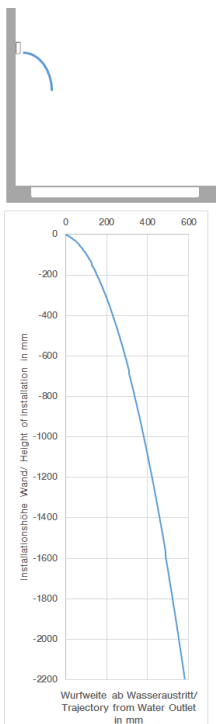

Shower - Deque

WATER FALL Cascade spout with PEARLSTREAM for wall-mounted installation - platinum

Article number: 13 425 979-06

- 7/8" Projection
- Pearlstream
- Plate 9-1/2" x 2-3/8"
- Connection 1/2", can be cut to length
- Plug-in connection mounting
- Water flow rate limited to max. 2.5 gpm

platinum matte

Accessory is required for this item.

Dimensional drawing

All dimensions in mm / inch = mm x 0,0394

Shower - Deque

WATER FALL Cascade spout with PEARLSTREAM for wall-mounted installation - platinum

Article number: 13 425 979-06

Flow rate chart

Trajectory length diagram

Shower - Deque

WATER FALL Cascade spout with PEARLSTREAM for wall-mounted installation - platinum

Article number: 13 425 979-06

Other surface finishes

WATER FALL Cascade spout with PEARLSTREAM for wall-mounted installation - platinum

Article number: 13 425 979-06

Exploded drawing

Spare parts list

Number	Item Number	Designation	Number of units
1	04 30 31 024 01 90	Mounting bracket -	1
2	09 14 05 009 90	Washer -	1
3	09 17 97 053 90	Holder -	1
4	90 24 03 199 00 90	Nipple -	1
5	90 31 20 087 00-06	Cover - platinum matte	1
6	09 31 11 144 90	Mounting bracket -	2
7	09 17 01 185 20-06	Body - platinum matte	1
8	90 29 03 071 00 90	Application -	1