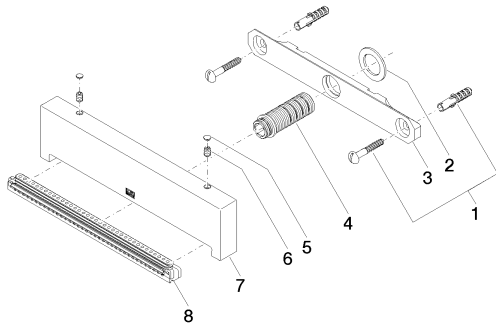

Shower - Deque

WATER FALL Cascade spout with PEARLSTREAM for wall-mounted installation - platinum

Article number: 13 425 979-06

Exploded drawing

Spare parts list

Number	Item Number	Designation	Number of units
1	04 30 31 024 01 90	Mounting bracket -	1
2	09 14 05 009 90	Washer -	1
3	09 17 97 053 90	Holder -	1
4	90 24 03 199 00 90	Nipple -	1
5	90 31 20 087 00-06	Cover - platinum matte	1
6	09 31 11 144 90	Mounting bracket -	2
7	09 17 01 185 20-06	Body - platinum matte	1
8	90 29 03 071 00 90	Application -	1