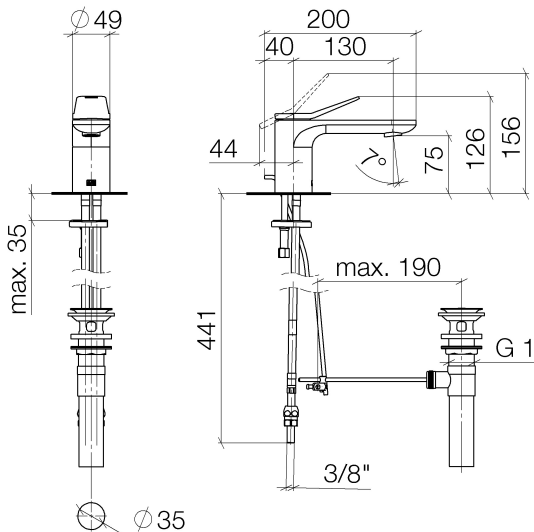

Sink - Lissé

Single-lever lavatory mixer with drain - platinum matte

Article number: 33 500 845-06 0010

- 5-1/8" Projection
- US drain with overflow
- Fixed spout
- Round aerated stream
- Total height 5"
- Height to aerator/spout outlet 3"
- 1-3/8" hole diameter
- 2x 3/8" flexible supply lines
- 2x 10 mm flexible supply lines including 3/8" US adapters
- Water flow rate limited to max. 1.2 gpm
- lead-free
- (ADA)
- Suitable only for basins with overflow.

platinum matte

Dimensional drawing

All dimensions in mm / inch = mm x 0,0394