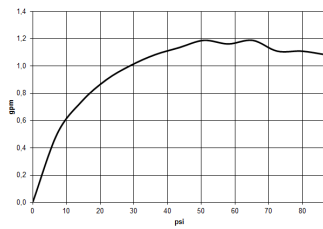

**Sink - Lissé**

Single-lever lavatory mixer with drain - platinum matte

Article number: 33 500 845-06 0010

- 5-1/8" Projection
- US drain with overflow
- Fixed spout
- Round aerated stream
- Total height 5"
- Height to aerator/spout outlet 3"
- 1-3/8" hole diameter
- 2x 3/8" flexible supply lines
- 2x 10 mm flexible supply lines including 3/8" US adapters
- Water flow rate limited to max. 1.2 gpm
- lead-free
- (ADA)
- Suitable only for basins with overflow.

platinum matte

**Dimensional drawing**

All dimensions in mm / inch = mm x 0,0394

## Flow rate chart