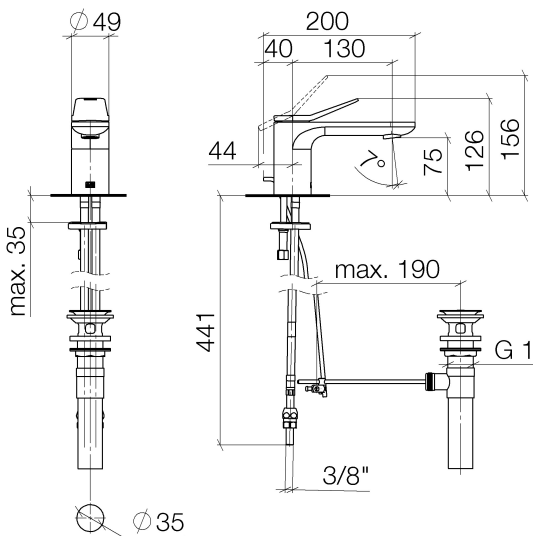

**Sink - Lissé**

Single-lever lavatory mixer with drain - platinum matte

Article number: 33 500 845-06 0010

- 5-1/8" Projection
- US drain with overflow
- Fixed spout
- Round aerated stream
- Total height 5"
- Height to aerator/spout outlet 3"
- 1-3/8" hole diameter
- 2x 3/8" flexible supply lines
- 2x 10 mm flexible supply lines including 3/8" US adapters
- Water flow rate limited to max. 1.2 gpm
- lead-free
- (ADA)
- Suitable only for basins with overflow.

platinum matte

**Dimensional drawing**

All dimensions in mm / inch = mm x 0,0394

## Sink - Lissé

Single-lever lavatory mixer with drain - platinum matte

Article number: 33 500 845-06 0010

## Flow rate chart