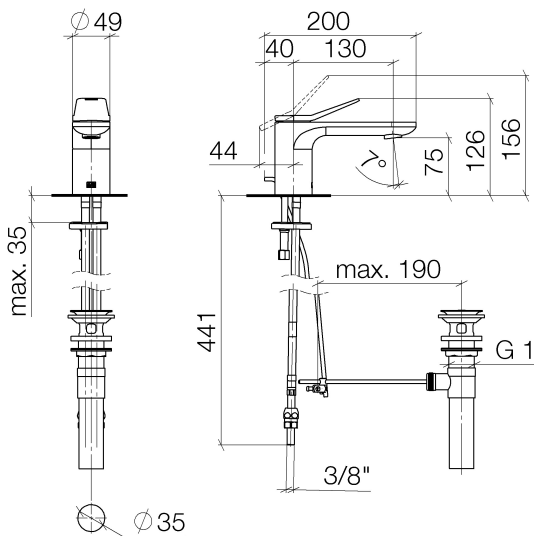

## Sink - Lissé

Single-lever lavatory mixer with drain - platinum matte

Article number: 33 500 845-06 0010

- 5-1/8" Projection
- US drain with overflow
- Fixed spout
- Round aerated stream
- Total height 5"
- Height to aerator/spout outlet 3"
- 1-3/8" hole diameter
- 2x 3/8" flexible supply lines
- 2x 10 mm flexible supply lines including 3/8" US adapters
- Water flow rate limited to max. 1.2 gpm
- lead-free
- (ADA)
- Suitable only for basins with overflow.

## Dimensional drawing

All dimensions in mm / inch = mm x 0,0394

## Sink - Lissé

Single-lever lavatory mixer with drain - platinum matte

Article number: 33 500 845-06 0010

### Other surface finishes

polished chrome

33 500 845-00 0010

Other surfaces upon request (extra service)

**Sink - Lissé**

Single-lever lavatory mixer with drain - platinum matte

Article number: 33 500 845-06 0010