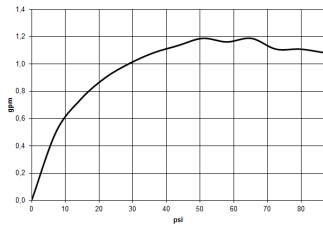

## Dimensional drawing

All dimensions in mm / inch = mm x 0,0394

### Flow rate chart