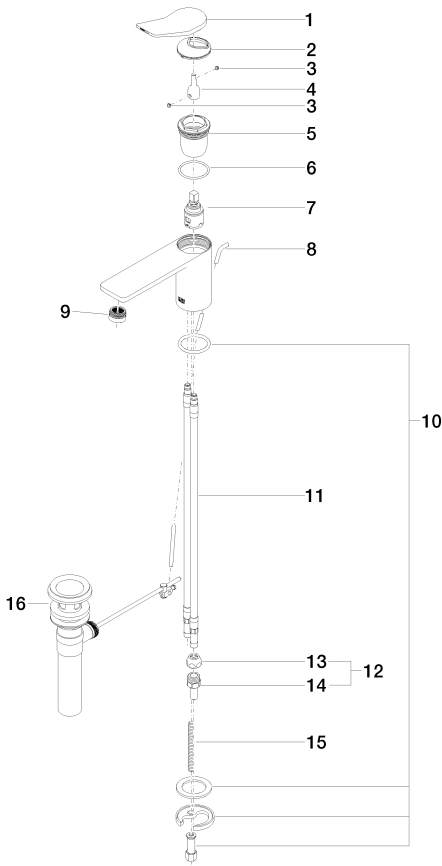

## Dimensional drawing

All dimensions in mm / inch = mm x 0,0394

### Flow rate chart

### Other surface finishes

polished chrome

33 500 845-00 0010

Other surfaces upon request (extra service)

**Sink - Lissé**

Single-lever lavatory mixer with drain - platinum matte

Article number: 33 500 845-06 0010

**Exploded drawing**

**Spare parts list**

Number	Item Number	Designation	Number of units
1	09 20 84 020-06	Lever - platinum matte	1
2	09 28 30 034 90	Hood / sleeve -	1
3	09 31 11 063 90	Mounting bracket -	2
4	09 29 06 117 90	Extension -	1
5	09 23 10 123 90	EHM cartridge -	1
6	09 14 10 038 90	Washer -	1
7	90 15 05 042 00 90	EHM cartridge -	1
8	09 31 09 120-06	pull-rod	1
9	90 23 01 161 03-06	Aerator - platinum matte	1
10	04 30 11 038 75 90	Mounting bracket -	1
11	04 30 04 018 00 90	Tube -	2
12	04 24 04 222 00-06	adaptor	1
13	04 23 30 031 01-07	Wall connection - Rough nickel-plated	2
14	09 24 04 222 10-06	adaptor	2
15	09 31 11 011 90	Mounting bracket -	1
16	04 11 01 023 00-06	Drain - platinum matte	1