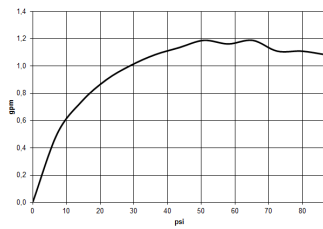

Sink - Tara.

Single-hole lavatory mixer with drain - platinum matte

Article number: 22 512 892-06 0010

- 5-3/8" Projection
- US drain with overflow
- Swivel spout 360°
- Round aerated stream
- Total height 10-7/8"
- Height to aerator/spout outlet 6-5/8"
- 1-3/8" hole diameter
- Flange diameter 2-3/8"
- 2x 3/8" US flexible supply lines
- Water flow rate limited to max. 1.2 gpm
- lead-free
- (ADA)
- Suitable only for basins with overflow.

platinum matte

Dimensional drawing

All dimensions in mm / inch = mm x 0,0394

## Flow rate chart