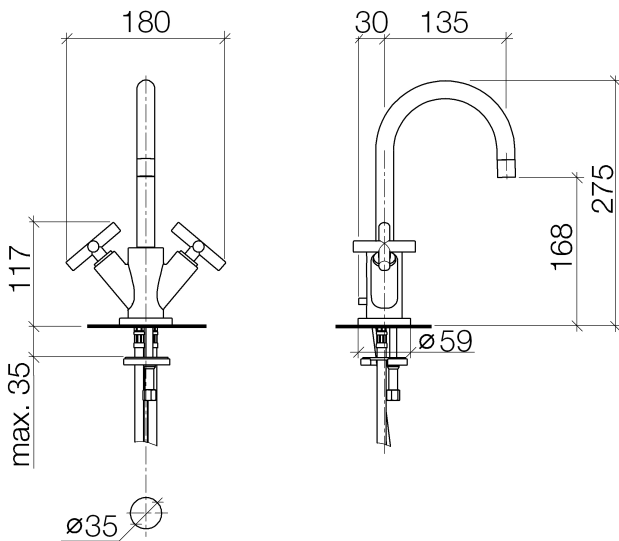

Sink - Tara.

Single-hole lavatory mixer with drain - platinum matte

Article number: 22 512 892-06 0010

- 5-3/8" Projection
- US drain with overflow
- Swivel spout 360°
- Round aerated stream
- Total height 10-7/8"
- Height to aerator/spout outlet 6-5/8"
- 1-3/8" hole diameter
- Flange diameter 2-3/8"
- 2x 3/8" US flexible supply lines
- Water flow rate limited to max. 1.2 gpm
- lead-free
- (ADA)
- Suitable only for basins with overflow.

platinum matte

Dimensional drawing

All dimensions in mm / inch = mm x 0,0394

## Sink - Tara.

Single-hole lavatory mixer with drain - platinum matte

Article number: 22 512 892-06 0010

## Flow rate chart