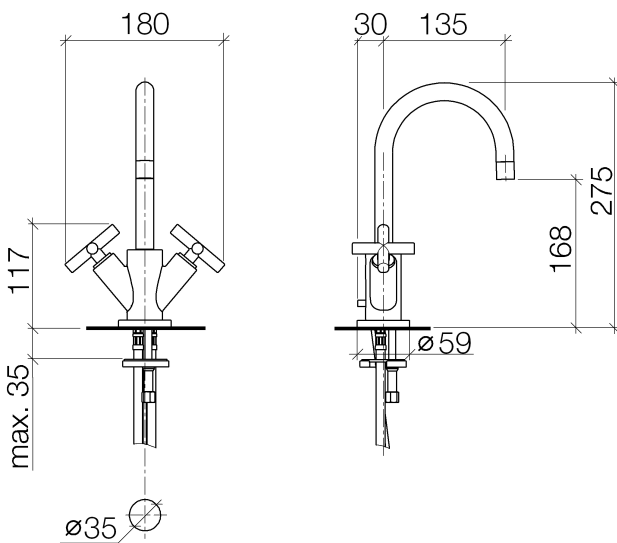

Sink - Tara.

Single-hole lavatory mixer with drain - platinum matte

Article number: 22 512 892-06 0010

- 5-3/8" Projection
- US drain with overflow
- Swivel spout 360°
- Round aerated stream
- Total height 10-7/8"
- Height to aerator/spout outlet 6-5/8"
- 1-3/8" hole diameter
- Flange diameter 2-3/8"
- 2x 3/8" US flexible supply lines
- Water flow rate limited to max. 1.2 gpm
- lead-free
- (ADA)
- Suitable only for basins with overflow.

platinum matte

Dimensional drawing

All dimensions in mm / inch = mm x 0,0394

Sink - Tara.

Single-hole lavatory mixer with drain - platinum matte

Article number: 22 512 892-06 0010

Flow rate chart

Other surface finishes

polished chrome

22 512 892-00 0010

platinum

22 512 892-08 0010

black matte

22 512 892-33 0010

Other surfaces upon request (extra service)

Sink - Tara.

Single-hole lavatory mixer with drain - platinum matte

Article number: 22 512 892-06 0010

Exploded drawing

Spare parts list

Number	Item Number	Designation	Number of units
1	90 28 22 217 02-06	Outlet - platinum matte	1
2	90 23 01 028 04-06	Aerator - platinum matte	1
3	04 20 89 010 00-06	Handle - platinum matte	2
4	09 20 89 010-06	Handle - platinum matte	2
5	90 12 12 007 00-06	Handle - platinum matte	2
6	09 30 11 029 90	Wall connection -	2
7	09 30 30 075 90	Mounting bracket -	2
8	90 90 03 151 00 90	Ceramic cartridge clockwise-closing -	2
9	09 30 30 054 90	Mounting bracket -	1
10	04 20 89 035 80-06	Pivot rod/lift knob - platinum matte	1
11	04 30 04 045 00 90	Flexible supply line 3/8" -	2
12	09 28 10 132-06	Escutcheon - platinum matte	1
13	09 14 10 134 90	Washer -	1
14	04 30 11 038 00 90	Mounting bracket -	1
15	09 31 11 011 90	Mounting bracket -	1
16	04 11 01 023 00-06	Drain - platinum matte	1