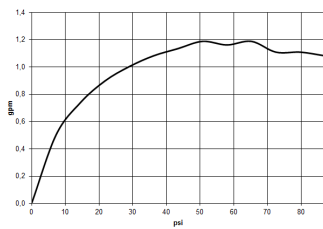

Sink - Tara.

Single-hole lavatory mixer with drain - platinum matte

Article number: 22 512 892-06 0010

- 5-3/8" Projection
- US drain with overflow
- Swivel spout 360°
- Round aerated stream
- Total height 10-7/8"
- Height to aerator/spout outlet 6-5/8"
- 1-3/8" hole diameter
- Flange diameter 2-3/8"
- 2x 3/8" US flexible supply lines
- Water flow rate limited to max. 1.2 gpm
- lead-free
- (ADA)
- Suitable only for basins with overflow.

platinum matte

Dimensional drawing

All dimensions in mm / inch = mm x 0,0394

Sink - Tara.

Single-hole lavatory mixer with drain - platinum matte

Article number: 22 512 892-06 0010

Flow rate chart

Other surface finishes