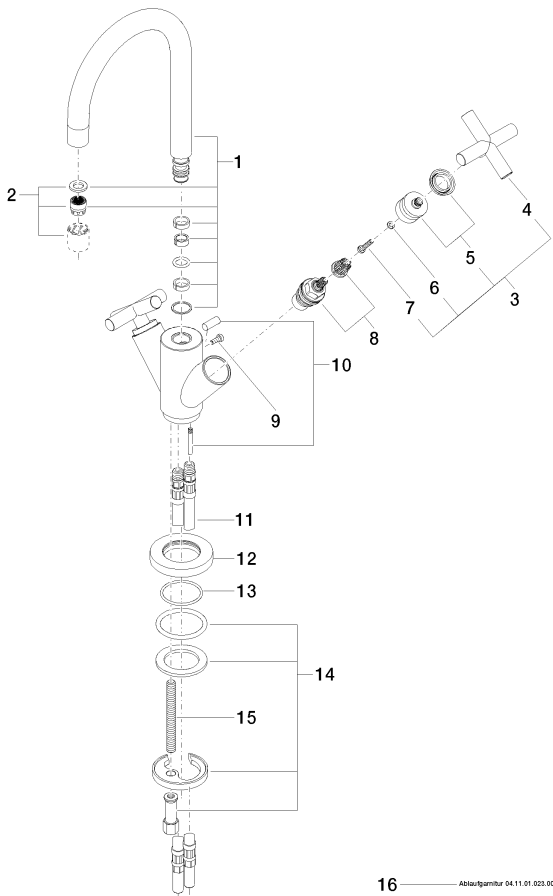

Sink - Tara.

Single-hole lavatory mixer with drain - platinum matte

Article number: 22 512 892-06 0010

- 5-3/8" Projection
- US drain with overflow
- Swivel spout 360°
- Round aerated stream
- Total height 10-7/8"
- Height to aerator/spout outlet 6-5/8"
- 1-3/8" hole diameter
- Flange diameter 2-3/8"
- 2x 3/8" US flexible supply lines
- Water flow rate limited to max. 1.2 gpm
- lead-free
- (ADA)
- Suitable only for basins with overflow.

platinum matte

Dimensional drawing

All dimensions in mm / inch = mm x 0,0394

Sink - Tara.

Single-hole lavatory mixer with drain - platinum matte

Article number: 22 512 892-06 0010

Flow rate chart

Other surface finishes

polished chrome

22 512 892-00 0010

platinum

22 512 892-08 0010

black matte

22 512 892-33 0010

Other surfaces upon request (extra service)

Sink - Tara.

Single-hole lavatory mixer with drain - platinum matte

Article number: 22 512 892-06 0010

Exploded drawing

Spare parts list

Number	Item Number	Designation	Number of units
1	90 28 22 217 02-06	Outlet - platinum matte	1
2	90 23 01 028 04-06	Aerator - platinum matte	1
3	04 20 89 010 00-06	Handle - platinum matte	2
4	09 20 89 010-06	Handle - platinum matte	2
5	90 12 12 007 00-06	Handle - platinum matte	2
6	09 30 11 029 90	Wall connection -	2
7	09 30 30 075 90	Mounting bracket -	2
8	90 90 03 151 00 90	Ceramic cartridge clockwise-closing -	2
9	09 30 30 054 90	Mounting bracket -	1
10	04 20 89 035 80-06	Pivot rod/lift knob - platinum matte	1
11	04 30 04 045 00 90	Flexible supply line 3/8" -	2
12	09 28 10 132-06	Escutcheon - platinum matte	1
13	09 14 10 134 90	Washer -	1
14	04 30 11 038 00 90	Mounting bracket -	1
15	09 31 11 011 90	Mounting bracket -	1
16	04 11 01 023 00-06	Drain - platinum matte	1