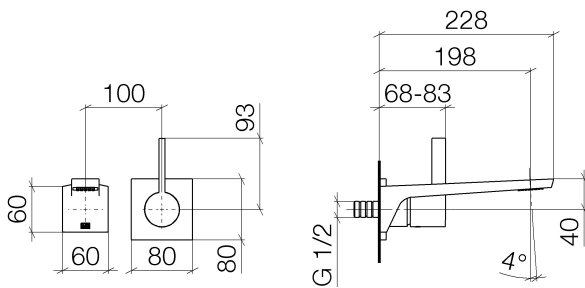

Sink - CL.1

Wall-mounted single-lever mixer without drain - polished chrome

Article number: 36 812 705-00

- 7-7/8" Projection
- Fixed spout
- Rectangular aerator with 40 individual streams
- Spout hole diameter 1-5/8"
- Hole diameter single-lever mixer 2-3/8"
- Flange 3-1/8" x 3-1/8"
- Water flow rate limited to max. 1.2 gpm
- lead-free
- Fittings group in compliance with DIN 4109: 1
- Mixer can be positioned above, to the left or to the right of the spout.
- (ADA)

polished chrome

Accessory is required for this item.

Dimensional drawing

All dimensions in mm / inch = mm x 0,0394