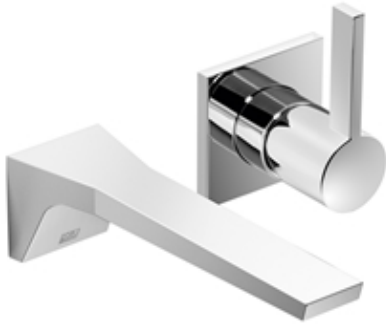

Sink - CL.1

Wall-mounted single-lever mixer without drain - polished chrome

Article number: 36 812 705-00

- 7-7/8" Projection
- Fixed spout
- Rectangular aerator with 40 individual streams
- Spout hole diameter 1-5/8"
- Hole diameter single-lever mixer 2-3/8"
- Flange 3-1/8" x 3-1/8"
- Water flow rate limited to max. 1.2 gpm
- lead-free
- Fittings group in compliance with DIN 4109: 1
- Mixer can be positioned above, to the left or to the right of the spout.
- (ADA)

polished chrome

Accessory is required for this item.

Dimensional drawing

All dimensions in mm / inch = mm x 0,0394