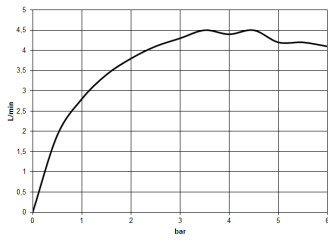

Sink - CL.1

Wall-mounted single-lever mixer without drain - polished chrome

Article number: 36 812 705-00

Flow rate chart

Other surface finishes

platinum matte

36 812 705-06

Other surfaces upon request (extra service)