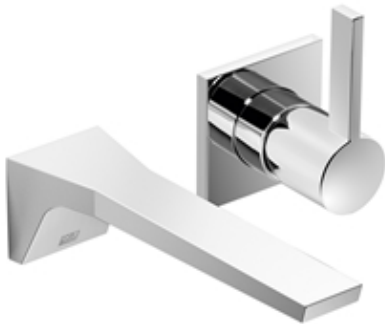

Sink - CL.1

Wall-mounted single-lever mixer without drain - polished chrome

Article number: 36 812 705-00

- 7-7/8" Projection
- Fixed spout
- Rectangular aerator with 40 individual streams
- Spout hole diameter 1-5/8"
- Hole diameter single-lever mixer 2-3/8"
- Flange 3-1/8" x 3-1/8"
- Water flow rate limited to max. 1.2 gpm
- lead-free
- Fittings group in compliance with DIN 4109: 1
- Mixer can be positioned above, to the left or to the right of the spout.
- (ADA)

polished chrome

Accessory is required for this item.

Dimensional drawing

All dimensions in mm / inch = mm x 0,0394

Sink - CL.1

Wall-mounted single-lever mixer without drain - polished chrome

Article number: 36 812 705-00

Flow rate chart

Other surface finishes

platinum matte

36 812 705-06

Other surfaces upon request (extra service)

Sink - CL.1

Wall-mounted single-lever mixer without drain - polished chrome

Article number: 36 812 705-00