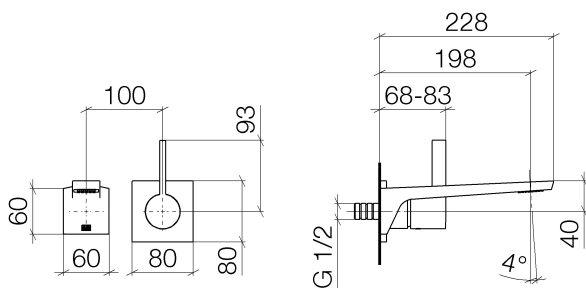

Sink - CL.1

Wall-mounted single-lever mixer without drain - polished chrome

Article number: 36 812 705-00

- 7-7/8" Projection
- Fixed spout
- Rectangular aerator with 40 individual streams
- Spout hole diameter 1-5/8"
- Hole diameter single-lever mixer 2-3/8"
- Flange 3-1/8" x 3-1/8"
- Water flow rate limited to max. 1.2 gpm
- lead-free
- Fittings group in compliance with DIN 4109: 1
- Mixer can be positioned above, to the left or to the right of the spout.
- (ADA)

polished chrome

Accessory is required for this item.

Dimensional drawing

All dimensions in mm / inch = mm x 0,0394

Sink - CL.1

Wall-mounted single-lever mixer without drain - polished chrome

Article number: 36 812 705-00

Flow rate chart

Other surface finishes

platinum matte

36 812 705-06

Other surfaces upon request (extra service)

Sink - CL.1

Wall-mounted single-lever mixer without drain - polished chrome

Article number: 36 812 705-00

Required article

35 806 970-90 0010

Rough for wall-mounted
faucet mixer on right -

35 807 970-90 0010

Rough for wall-mounted
faucet mixer on left -

35 808 970-90 0010

Rough for wall-mounted
faucet mixer on top -