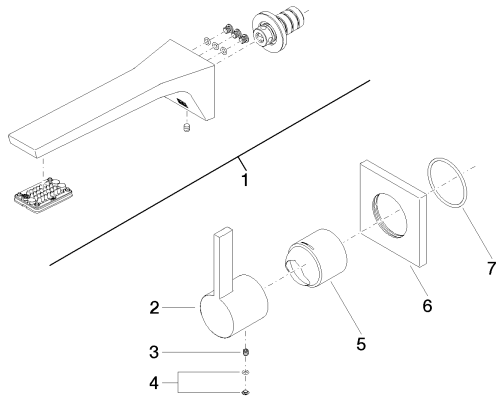

Sink - CL.1

Wall-mounted single-lever mixer without drain - polished chrome - polished chrome

Article number: 36 812 705-00

Exploded drawing

Spare parts list

Number	Item Number	Designation	Number of units
1	13 800 705-00	Lavatory spout, wall-mounted without drain - polished chrome	1
2	09 20 70 050-00	Lever - polished chrome	1
3	09 31 11 030 90	Mounting bracket -	1
4	90 31 20 087 00-00	Cover - polished chrome	1
5	09 11 02 287-00	Hood / sleeve - polished chrome	1
6	09 27 78 039-00	Escutcheon - polished chrome	1
7	09 14 10 049 90	Washer -	1