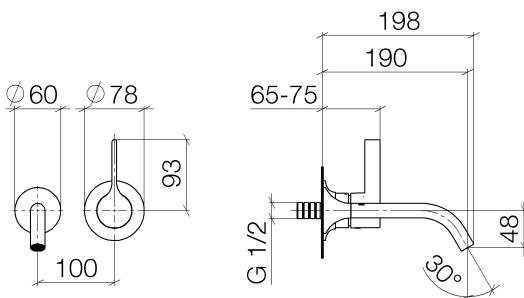

Sink - VAIA

Wall-mounted single-lever mixer without drain - Dark Platinum matte

Article number: 36 812 809-99 0010

- 7-1/2" Projection
- Fixed spout
- Round aerated stream
- Spout hole diameter 1-1/2"
- Hole diameter single-lever mixer 2-1/4"
- 2-1/8" diameter flange for spout
- Mixer with flange Ø 3-1/8"
- Water flow rate limited to max. 1.2 gpm
- lead-free
- (ADA)
- Mixer can be positioned above, to the left or to the right of the spout.

Dark Platinum matte

Accessory is required for this item.

Dimensional drawing

All dimensions in mm / inch = mm x 0,0394