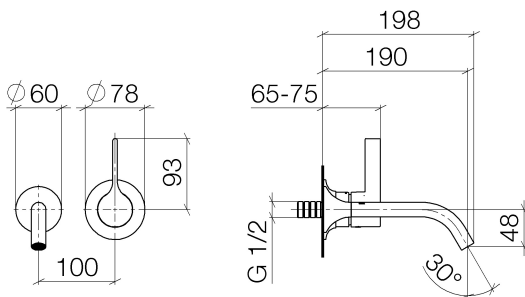

Sink - VAIA

Wall-mounted single-lever mixer without drain - Dark Platinum matte

Article number: 36 812 809-99 0010

- 7-1/2" Projection
- Fixed spout
- Round aerated stream
- Spout hole diameter 1-1/2"
- Hole diameter single-lever mixer 2-1/4"
- 2-1/8" diameter flange for spout
- Mixer with flange \varnothing 3-1/8"
- Water flow rate limited to max. 1.2 gpm
- lead-free
- (ADA)
- Mixer can be positioned above, to the left or to the right of the spout.

Dark Platinum matte

Accessory is required for this item.

Dimensional drawing

All dimensions in mm / inch = mm x 0,0394

Sink - VAIA

Wall-mounted single-lever mixer without drain - Dark Platinum matte

Article number: 36 812 809-99 0010

Rough for wall-mounted
faucet mixer on left -

35 808 970-90 0010

Rough for wall-mounted
faucet mixer on top -