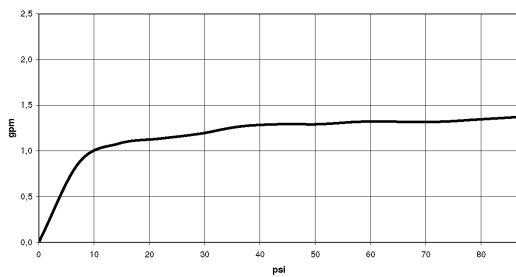

Sink - VAIA

Wall-mounted single-lever mixer without drain - Dark Platinum matte

Article number: 36 812 809-99 0010

Flow rate chart

Other surface finishes

Dark Brass matte
36 812 809-16 0010

Dark Bronze matte
36 812 809-17 0010

Other surfaces upon request (extra service)