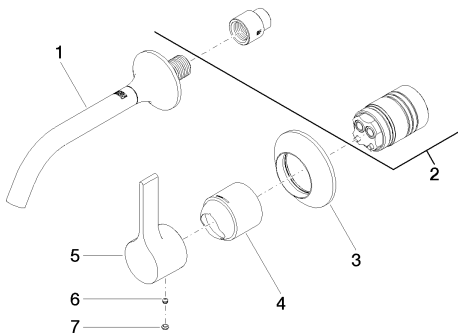

Sink - VAIA

Wall-mounted single-lever mixer without drain - Dark Platinum matte

Article number: 36 812 809-99 0010

- 7-1/2" Projection
- Fixed spout
- Round aerated stream
- Spout hole diameter 1-1/2"
- Hole diameter single-lever mixer 2-1/4"
- 2-1/8" diameter flange for spout
- Mixer with flange Ø 3-1/8"
- Water flow rate limited to max. 1.2 gpm
- lead-free
- (ADA)
- Mixer can be positioned above, to the left or to the right of the spout.

Sink - VAIA

Wall-mounted single-lever mixer without drain - Dark Platinum matte

Article number: 36 812 809-99 0010

Required article

35 806 970-90 0010

Rough for wall-mounted faucet mixer on right -

35 807 970-90 0010

Rough for wall-mounted faucet mixer on left -

35 808 970-90 0010

Rough for wall-mounted faucet mixer on top -

Exploded drawing

Spare parts list

Number	Item Number	Designation	Number of units
1	13 800 809-99 0010	Lavatory spout, wall-mounted without drain - Dark Platinum matte	1
2	12 070 970 90	Extension 3/4" -	1
3	90 27 80 012 00-99	rosette	1
4	09 11 02 287-99	cover	1
5	09 20 80 021-99	handle	1
6	09 31 11 063 90	Mounting bracket -	1
7	90 31 20 087 00-99	plug	1