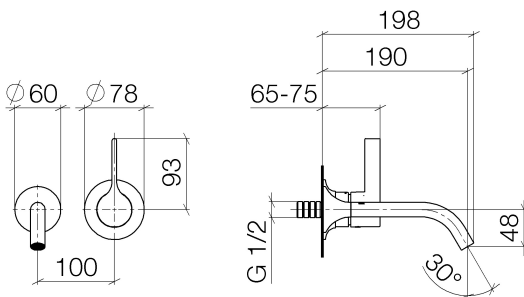

Sink - VAIA

Wall-mounted single-lever mixer without drain - Dark Platinum matte

Article number: 36 812 809-99 0010

- 7-1/2" Projection
- Fixed spout
- Round aerated stream
- Spout hole diameter 1-1/2"
- Hole diameter single-lever mixer 2-1/4"
- 2-1/8" diameter flange for spout
- Mixer with flange Ø 3-1/8"
- Water flow rate limited to max. 1.2 gpm
- lead-free
- (ADA)
- Mixer can be positioned above, to the left or to the right of the spout.

Dark Platinum matte

Accessory is required for this item.

Dimensional drawing

All dimensions in mm / inch = mm x 0,0394

Sink - VAIA

Wall-mounted single-lever mixer without drain - Dark Platinum matte

Article number: 36 812 809-99 0010

Rough for wall-mounted faucet mixer on left -

35 808 970-90 0010

Rough for wall-mounted faucet mixer on top -

Exploded drawing

Spare parts list

Number	Item Number	Designation	Number of units
1	13 800 809-99 0010	Lavatory spout, wall-mounted without drain - Dark Platinum matte	1
2	12 070 970 90	Extension 3/4" -	1
3	90 27 80 012 00-99	rosette	1
4	09 11 02 287-99	cover	1
5	09 20 80 021-99	handle	1
6	09 31 11 063 90	Mounting bracket -	1
7	90 31 20 087 00-99	plug	1