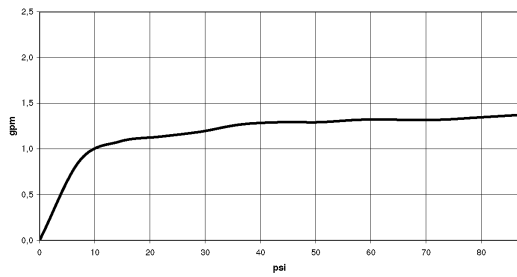

Sink - VAIA

Wall-mounted single-lever mixer without drain - Dark Platinum matte

Article number: 36 812 809-99 0010

Flow rate chart

Other surface finishes

Dark Brass matte
36 812 809-16 0010

Dark Bronze matte
36 812 809-17 0010

Other surfaces upon request (extra service)