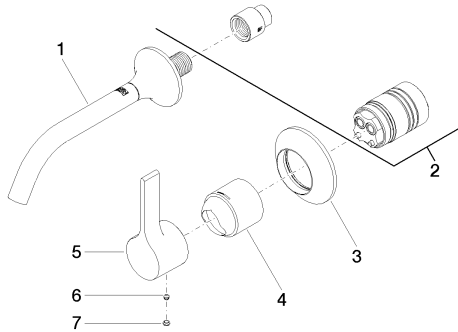

Sink - VAIA

Wall-mounted single-lever mixer without drain - Dark Platinum matte - Dark Platinum matte

Article number: 36 812 809-99 0010

Exploded drawing

Spare parts list

Number	Item Number	Designation	Number of units
1	13 800 809-99 0010	Lavatory spout, wall-mounted without drain - Dark Platinum matte	1
2	12 070 970 90	Extension 3/4" -	1
3	90 27 80 012 00-99	rosette	1
4	09 11 02 287-99	cover	1
5	09 20 80 021-99	handle	1
6	09 31 11 063 90	Mounting bracket -	1
7	90 31 20 087 00-99	plug	1