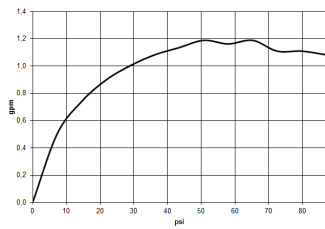

Sink - Madison

Three-hole lavatory mixer with drain - Durabrass

Article number: 20 700 360-09 0010

Flow rate chart

Other surface finishes

polished chrome
20 700 360-00 0010

platinum matte
20 700 360-06 0010