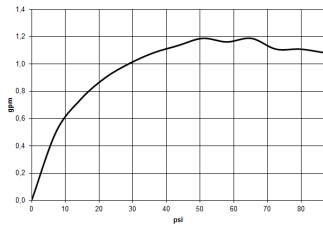

## Dimensional drawing

All dimensions in mm / inch = mm x 0,0394

Sink - Tara.

Three-hole lavatory mixer with drain - platinum matte

Article number: 20 713 892-06 0010

### Flow rate chart