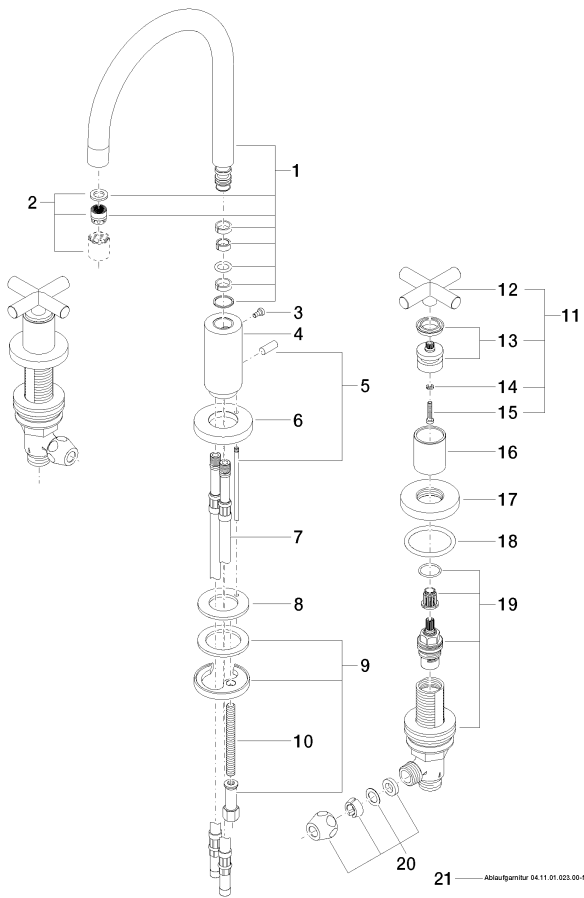

## Sink - Tara.

Three-hole lavatory mixer with drain - platinum matte

Article number: 20 713 892-06 0010

- 6-1/2" Projection
- US drain with overflow
- Swivel spout 360°
- Round aerated stream
- Total height 11-1/4"
- Height to aerator/spout outlet 6-3/8"
- Valve hole diameter 1-1/4"
- Spout hole diameter 1-3/8"
- Flange diameter 2-1/8"
- Water flow rate limited to max. 1.2 gpm
- lead-free
- (ADA)
- Suitable only for basins with overflow.

## Dimensional drawing

All dimensions in mm / inch = mm x 0,0394

Sink - Tara.

Three-hole lavatory mixer with drain - platinum matte

Article number: 20 713 892-06 0010

### Flow rate chart

20 713 892-49 0010

Other surfaces upon request (extra service)

Sink - Tara.

Three-hole lavatory mixer with drain - platinum matte

Article number: 20 713 892-06 0010

Exploded drawing

Spare parts list

Number	Item Number	Designation	Number of units
1	90 28 22 213 02-06	Outlet - platinum matte	1
2	90 23 01 028 04-06	Aerator - platinum matte	1
3	09 30 30 057 90	Mounting bracket -	1
4	09 11 10 087 10-06	Wall connection - platinum matte	1
5	04 20 89 030 80-06	Pivot rod/lift knob - platinum matte	1
6	09 28 10 133-06	Escutcheon - platinum matte	1
7	04 30 04 064 00 90	Flexible supply line -	2
8	09 14 05 047 90	Washer -	1
9	04 30 11 038 00 90	Mounting bracket -	1
10	09 31 11 011 90	Mounting bracket -	1
11	04 20 89 010 00-06	Handle - platinum matte	2
12	09 20 89 010-06	Handle - platinum matte	2
13	90 12 12 007 00-06	Handle - platinum matte	2
14	09 30 11 029 90	Wall connection -	2
15	09 30 30 075 90	Mounting bracket -	2
16	09 21 02 140-06	Hood / sleeve - platinum matte	2
17	09 27 89 105-06	Escutcheon - platinum matte	2
18	09 14 10 043 90	Washer -	2
19	90 17 11 040 51 90	Deck valve -	2
20	04 23 30 040 00-06	Wall connection - platinum matte	2
21	04 11 01 023 00-06	Drain - platinum matte	1