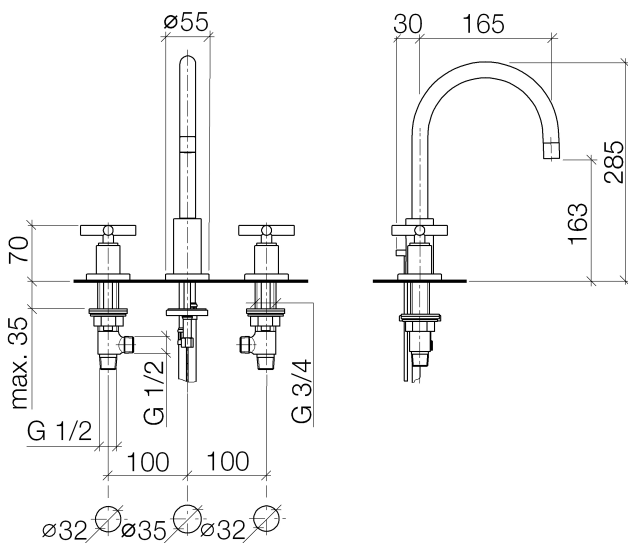

## Sink - Tara.

Three-hole lavatory mixer with drain - platinum matte

Article number: 20 713 892-06 0010

- 6-1/2" Projection
- US drain with overflow
- Swivel spout 360°
- Round aerated stream
- Total height 11-1/4"
- Height to aerator/spout outlet 6-3/8"
- Valve hole diameter 1-1/4"
- Spout hole diameter 1-3/8"
- Flange diameter 2-1/8"
- Water flow rate limited to max. 1.2 gpm
- lead-free
- (ADA)
- Suitable only for basins with overflow.

## Dimensional drawing

All dimensions in mm / inch = mm x 0,0394

Sink - Tara.

Three-hole lavatory mixer with drain - platinum matte

Article number: 20 713 892-06 0010

### Flow rate chart

20 713 892-49 0010

Other surfaces upon request (extra service)

Sink - Tara.

Three-hole lavatory mixer with drain - platinum matte

Article number: 20 713 892-06 0010

Exploded drawing

Spare parts list

Number	Item Number	Designation	Number of units
1	90 28 22 213 02-06	Outlet - platinum matte	1
2	90 23 01 028 04-06	Aerator - platinum matte	1
3	09 30 30 057 90	Mounting bracket -	1
4	09 11 10 087 10-06	Wall connection - platinum matte	1
5	04 20 89 030 80-06	Pivot rod/lift knob - platinum matte	1
6	09 28 10 133-06	Escutcheon - platinum matte	1
7	04 30 04 064 00 90	Flexible supply line -	2
8	09 14 05 047 90	Washer -	1
9	04 30 11 038 00 90	Mounting bracket -	1
10	09 31 11 011 90	Mounting bracket -	1
11	04 20 89 010 00-06	Handle - platinum matte	2
12	09 20 89 010-06	Handle - platinum matte	2
13	90 12 12 007 00-06	Handle - platinum matte	2
14	09 30 11 029 90	Wall connection -	2
15	09 30 30 075 90	Mounting bracket -	2
16	09 21 02 140-06	Hood / sleeve - platinum matte	2
17	09 27 89 105-06	Escutcheon - platinum matte	2
18	09 14 10 043 90	Washer -	2
19	90 17 11 040 51 90	Deck valve -	2
20	04 23 30 040 00-06	Wall connection - platinum matte	2
21	04 11 01 023 00-06	Drain - platinum matte	1