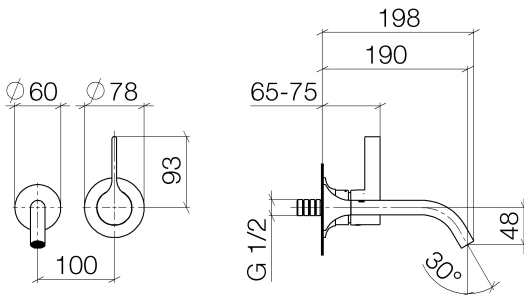

Sink - VAIA

Wall-mounted single-lever mixer without drain - platinum matte

Article number: 36 812 809-06 0010

- 7-1/2" Projection
- Fixed spout
- Round aerated stream
- Spout hole diameter 1-1/2"
- Hole diameter single-lever mixer 2-1/4"
- 2-1/8" diameter flange for spout
- Mixer with flange Ø 3-1/8"
- Water flow rate limited to max. 1.2 gpm
- lead-free
- (ADA)
- Mixer can be positioned above, to the left or to the right of the spout.

platinum matte

Accessory is required for this item.

Dimensional drawing

All dimensions in mm / inch = mm x 0,0394