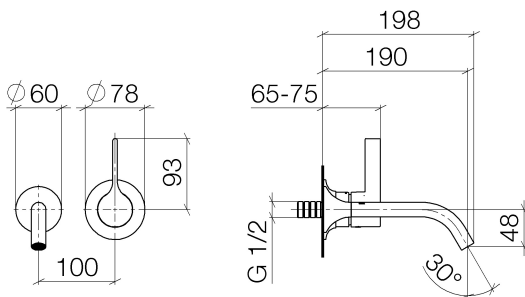

Sink - VAIA

Wall-mounted single-lever mixer without drain - platinum matte

Article number: 36 812 809-06 0010

- 7-1/2" Projection
- Fixed spout
- Round aerated stream
- Spout hole diameter 1-1/2"
- Hole diameter single-lever mixer 2-1/4"
- 2-1/8" diameter flange for spout
- Mixer with flange Ø 3-1/8"
- Water flow rate limited to max. 1.2 gpm
- lead-free
- (ADA)
- Mixer can be positioned above, to the left or to the right of the spout.

platinum matte

Accessory is required for this item.

Dimensional drawing

All dimensions in mm / inch = mm x 0,0394

Sink - VAIA

Wall-mounted single-lever mixer without drain - platinum matte

Article number: 36 812 809-06 0010

Rough for wall-mounted
faucet mixer on left -

35 808 970-90 0010

Rough for wall-mounted
faucet mixer on top -