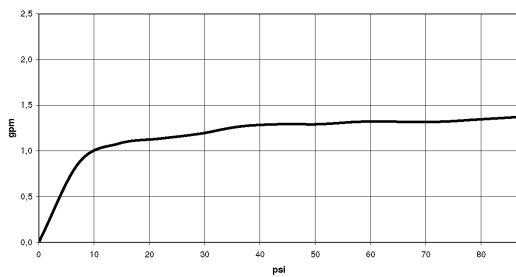

Sink - VAIA

Wall-mounted single-lever mixer without drain - platinum matte

Article number: 36 812 809-06 0010

Flow rate chart

Other surface finishes

polished chrome
36 812 809-00 0010

Dark Brass matte
36 812 809-16 0010

Dark Bronze matte
36 812 809-17 0010

Dark Platinum matte
36 812 809-99 0010

Other surfaces upon request (extra service)