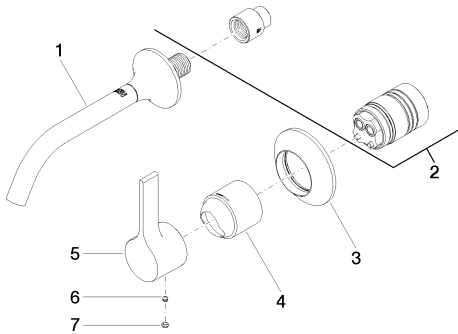

**Sink - VAIA**

Wall-mounted single-lever mixer without drain - platinum matte

Article number: 36 812 809-06 0010

**Required article**

35 806 970-90 0010

Rough for wall-mounted faucet mixer on right -

35 807 970-90 0010

Rough for wall-mounted faucet mixer on left -

35 808 970-90 0010

Rough for wall-mounted faucet mixer on top -

**Exploded drawing**

**Spare parts list**

Number	Item Number	Designation	Number of units
1	13 800 809-06 0010	Lavatory spout, wall-mounted without drain - platinum matte	1
2	12 070 970 90	Extension 3/4" -	1
3	90 27 80 012 00-06	rosette	1
4	09 11 02 287-06	Hood / sleeve - platinum matte	1
5	09 20 80 021-06	Lever - platinum matte	1
6	09 31 11 063 90	Mounting bracket -	1
7	90 31 20 087 00-06	Cover - platinum matte	1