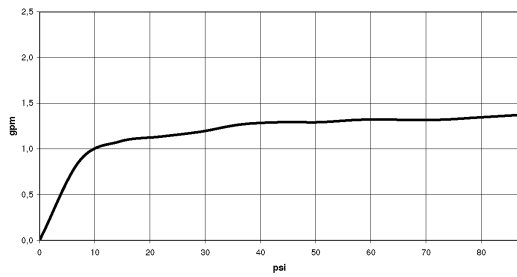

## Dimensional drawing

All dimensions in mm / inch = mm x 0,0394

### Flow rate chart