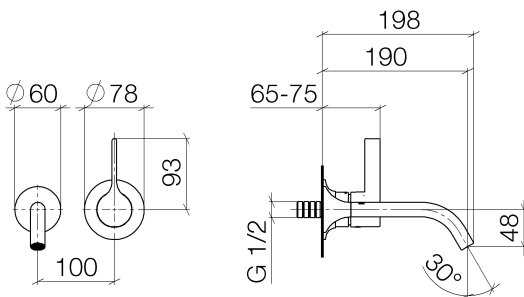

## Sink - VAIA

Wall-mounted single-lever mixer without drain - platinum matte

Article number: 36 812 809-06 0010

- 7-1/2" Projection
- Fixed spout
- Round aerated stream
- Spout hole diameter 1-1/2"
- Hole diameter single-lever mixer 2-1/4"
- 2-1/8" diameter flange for spout
- Mixer with flange  $\varnothing$  3-1/8"
- Water flow rate limited to max. 1.2 gpm
- lead-free
- (ADA)
- Mixer can be positioned above, to the left or to the right of the spout.

## Dimensional drawing

All dimensions in mm / inch = mm x 0,0394

### Flow rate chart