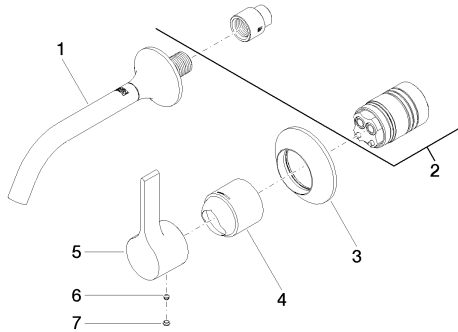

Sink - VAIA

Wall-mounted single-lever mixer without drain - platinum matte - platinum matte

Article number: 36 812 809-06 0010

Exploded drawing

Spare parts list

Number	Item Number	Designation	Number of units
1	13 800 809-06 0010	Lavatory spout, wall-mounted without drain - platinum matte	1
2	12 070 970 90	Extension 3/4" -	1
3	90 27 80 012 00-06	rosette	1
4	09 11 02 287-06	Hood / sleeve - platinum matte	1
5	09 20 80 021-06	Lever - platinum matte	1
6	09 31 11 063 90	Mounting bracket -	1
7	90 31 20 087 00-06	Cover - platinum matte	1