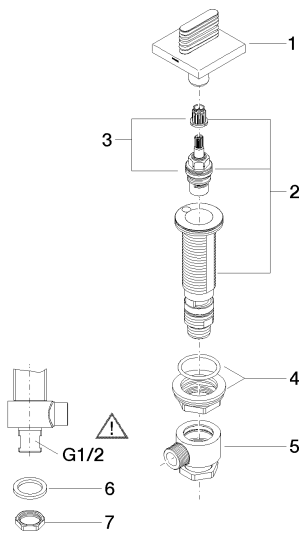

Sink - CL.1

Deck valve counter-clockwise closing hot - polished chrome

Article number: 20 001 706-00

- 1-1/4" hole diameter
- Flange 2-3/8" x 2-3/8"
- Fittings group in compliance with DIN 4109: 1
- (ADA)

polished chrome

Dimensional drawing

All dimensions in mm / inch = mm x 0,0394

Sink - CL.1

Deck valve counter-clockwise closing hot - polished chrome

Article number: 20 001 706-00

Flow rate chart

Other surface finishes

platinum matte

20 001 706-06

Other surfaces upon request (extra service)

Sink - CL.1

Deck valve counter-clockwise closing hot - polished chrome

Article number: 20 001 706-00

Exploded drawing

Spare parts list

Number	Item Number	Designation	Number of units
1	90 20 70 055 05-00	Handle - polished chrome	1
2	04 17 11 045 32 90	Deck valve -	1
3	90 90 03 132 00 90	Ceramic cartridge counter-clockwise closing -	1
4	04 23 10 032 78 90	Mounting bracket -	1
5	04 17 11 023 10 90	Wall connection -	1
6	04 23 30 040 00-00	Wall connection - polished chrome	1
7	09 30 11 059 90	Washer -	1
8	09 23 10 012 90	Mounting bracket -	1