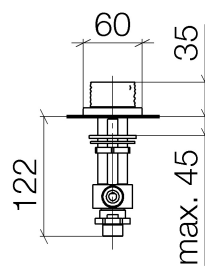

Sink - CL.1

Deck valve counter-clockwise closing hot - polished chrome

Article number: 20 001 706-00

- 1-1/4" hole diameter
- Flange 2-3/8" x 2-3/8"
- Fittings group in compliance with DIN 4109: 1
- (ADA)

polished chrome

Dimensional drawing

All dimensions in mm / inch = mm x 0,0394

Sink - CL.1

Deck valve counter-clockwise closing hot - polished chrome

Article number: 20 001 706-00

Flow rate chart

Other surface finishes

platinum matte

20 001 706-06

Other surfaces upon request (extra service)

Sink - CL.1

Deck valve counter-clockwise closing hot - polished chrome

Article number: 20 001 706-00

Exploded drawing

Spare parts list

Number	Item Number	Designation	Number of units
1	90 20 70 055 05-00	Handle - polished chrome	1
2	04 17 11 045 32 90	Deck valve -	1
3	90 90 03 132 00 90	Ceramic cartridge counter-clockwise closing -	1
4	04 23 10 032 78 90	Mounting bracket -	1
5	04 17 11 023 10 90	Wall connection -	1
6	04 23 30 040 00-00	Wall connection - polished chrome	1
7	09 30 11 059 90	Washer -	1
8	09 23 10 012 90	Mounting bracket -	1