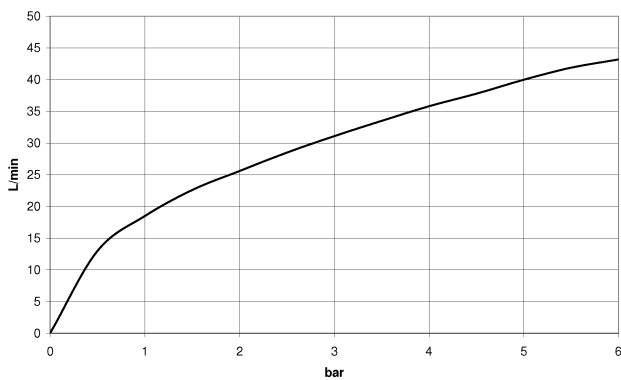

Sink - CL.1

Deck valve counter-clockwise closing hot - polished chrome

Article number: 20 001 706-00

- 1-1/4" hole diameter
- Flange 2-3/8" x 2-3/8"
- Fittings group in compliance with DIN 4109: 1
- (ADA)

polished chrome

Dimensional drawing

All dimensions in mm / inch = mm x 0,0394

Sink - CL.1

Deck valve counter-clockwise closing hot - polished chrome

Article number: 20 001 706-00

Flow rate chart

Other surface finishes