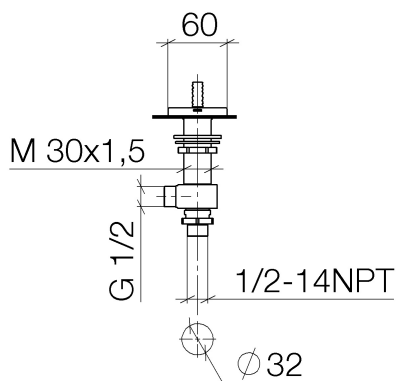

Sink - CL.1

Deck valve counter-clockwise closing hot - polished chrome

Article number: 20 001 706-00

- 1-1/4" hole diameter
- Flange 2-3/8" x 2-3/8"
- Fittings group in compliance with DIN 4109: 1
- (ADA)

polished chrome

Dimensional drawing

All dimensions in mm / inch = mm x 0,0394

Sink - CL.1

Deck valve counter-clockwise closing hot - polished chrome

Article number: 20 001 706-00

Flow rate chart

Other surface finishes

platinum matte

20 001 706-06

Other surfaces upon request (extra service)

Sink - CL.1

Deck valve counter-clockwise closing hot - polished chrome

Article number: 20 001 706-00

Exploded drawing

Spare parts list

Number	Item Number	Designation	Number of units
1	90 20 70 055 05-00	Handle - polished chrome	1
2	04 17 11 045 32 90	Deck valve -	1
3	90 90 03 132 00 90	Ceramic cartridge counter-clockwise closing -	1
4	04 23 10 032 78 90	Mounting bracket -	1
5	04 17 11 023 10 90	Wall connection -	1
6	04 23 30 040 00-00	Wall connection - polished chrome	1
7	09 30 11 059 90	Washer -	1
8	09 23 10 012 90	Mounting bracket -	1