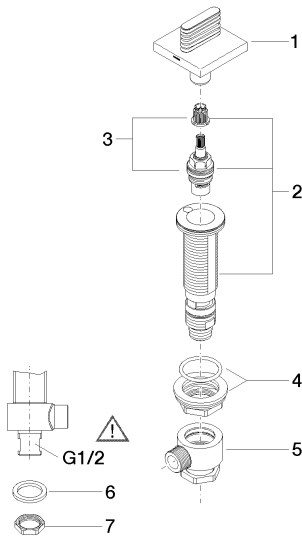

Sink - CL.1

Deck valve counter-clockwise closing hot - polished chrome - polished chrome

Article number: 20 001 706-00

Exploded drawing

Spare parts list

Number	Item Number	Designation	Number of units
1	90 20 70 055 05-00	Handle - polished chrome	1
2	04 17 11 045 32 90	Deck valve -	1
3	90 90 03 132 00 90	Ceramic cartridge counter-clockwise closing -	1
4	04 23 10 032 78 90	Mounting bracket -	1
5	04 17 11 023 10 90	Wall connection -	1
6	04 23 30 040 00-00	Wall connection - polished chrome	1
7	09 30 11 059 90	Washer -	1
8	09 23 10 012 90	Mounting bracket -	1