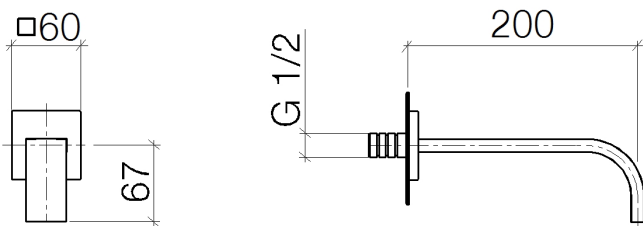

Sink - MEM

Lavatory spout, wall-mounted without drain - platinum matte

Article number: 13 800 782-06 0010

- 7-7/8" Projection
- Fixed spout
- Rectangular aerated stream
- 1-1/2" hole diameter
- Flange 2-3/8" x 2-3/8"
- 1/2" connection
- Water flow rate limited to max. 1.2 gpm
- lead-free
- For Touchfree control please order eSet Touchfree WITH or WITHOUT temperature adjustment

platinum matte

Accessory is required for this item.

Dimensional drawing

All dimensions in mm / inch = mm x 0,0394