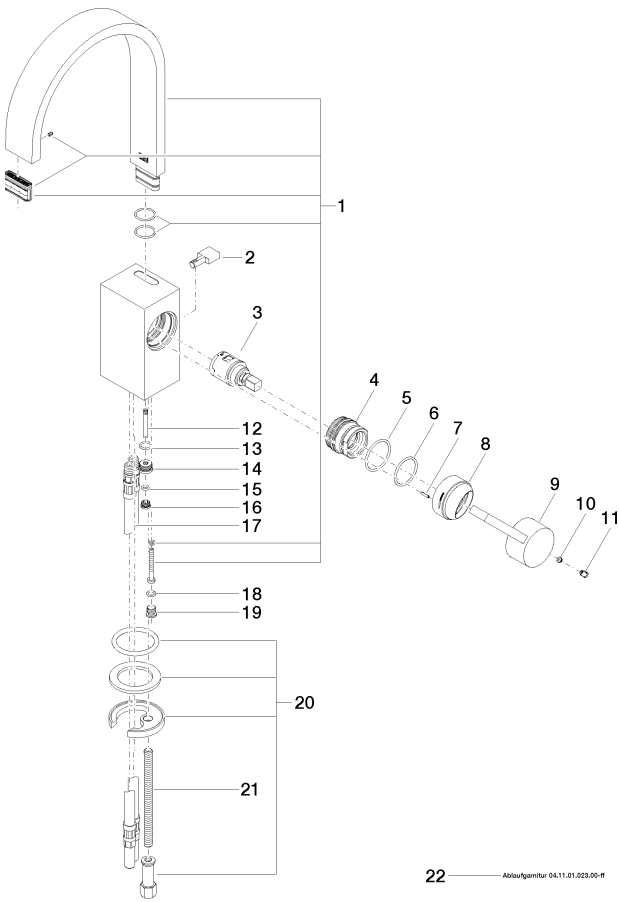

Sink - MEM

Single-lever lavatory mixer with drain - platinum matte

Article number: 33 500 782-06 0010

- 6-1/2" Projection
- US drain with overflow
- Fixed spout
- Rectangular aerated stream
- Total height 12-1/4"
- Height to aerator/spout outlet 8"
- 1-3/8" hole diameter
- 2x 3/8" US flexible supply lines
- Water flow rate limited to max. 1.2 gpm
- lead-free
- (ADA)
- Suitable only for basins with overflow.

platinum matte

Dimensional drawing

All dimensions in mm / inch = mm x 0,0394

Sink - MEM

Single-lever lavatory mixer with drain - platinum matte

Article number: 33 500 782-06 0010

Flow rate chart

Other surface finishes

Single-lever lavatory mixer with drain - platinum matte

Article number: 33 500 782-06 0010

Exploded drawing

Spare parts list

Number	Item Number	Designation	Number of units
1	90 28 22 153 02-06	Outlet - platinum matte	1
2	09 20 78 032-06	handle	1
3	90 15 05 042 00 90	EHM cartridge -	1
4	09 24 04 288 90	Mounting bracket -	1
5	09 14 10 137 90	Washer -	1
6	09 14 10 063 90	Washer -	1
7	09 31 11 152 90	Mounting bracket -	1
8	09 28 30 028-06	Hood / sleeve - platinum matte	1
9	09 20 78 057-06	Lever - platinum matte	1
10	09 31 11 063 90	Mounting bracket -	1
11	09 31 20 017 90	Plug for European drain -	1
12	09 31 09 080-06	Pivot rod/lift knob - platinum matte	1
13	09 14 10 042 90	Washer -	1
14	09 24 04 289-06	nipple	1
15	09 14 10 166 90	Washer -	1
16	09 24 04 290 90	Nipple -	1
17	04 30 04 045 00 90	Flexible supply line 3/8" -	2
18	09 14 10 132 90	Washer -	1
19	09 31 20 027 10-06	plug	1
20	04 30 11 038 75 90	Mounting bracket -	1
21	09 31 11 012 90	Mounting bracket -	1
22	04 11 01 023 00-06	Drain - platinum matte	1

22 ——— Ablaufgarnitur 04.11.01.023.00-#