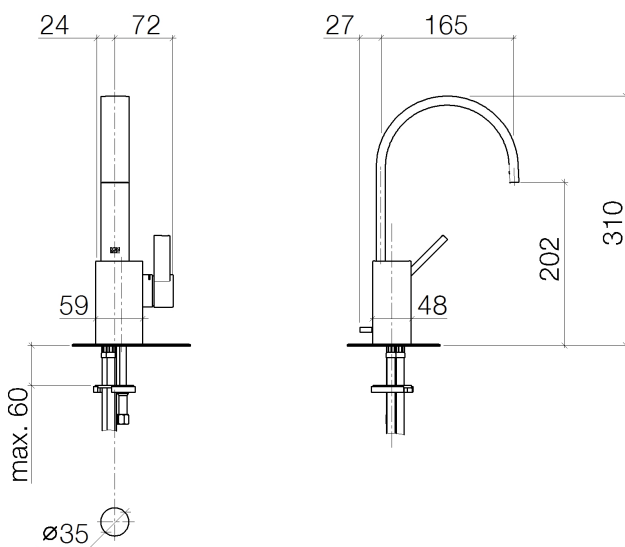

Sink - MEM

Single-lever lavatory mixer with drain - platinum matte

Article number: 33 500 782-06 0010

- 6-1/2" Projection
- US drain with overflow
- Fixed spout
- Rectangular aerated stream
- Total height 12-1/4"
- Height to aerator/spout outlet 8"
- 1-3/8" hole diameter
- 2x 3/8" US flexible supply lines
- Water flow rate limited to max. 1.2 gpm
- lead-free
- (ADA)
- Suitable only for basins with overflow.

platinum matte

Dimensional drawing

All dimensions in mm / inch = mm x 0,0394

Sink - MEM

Single-lever lavatory mixer with drain - platinum matte

Article number: 33 500 782-06 0010

Flow rate chart

Other surface finishes

Single-lever lavatory mixer with drain - platinum matte

Article number: 33 500 782-06 0010

Exploded drawing

Spare parts list

Number	Item Number	Designation	Number of units
1	90 28 22 153 02-06	Outlet - platinum matte	1
2	09 20 78 032-06	handle	1
3	90 15 05 042 00 90	EHM cartridge -	1
4	09 24 04 288 90	Mounting bracket -	1
5	09 14 10 137 90	Washer -	1
6	09 14 10 063 90	Washer -	1
7	09 31 11 152 90	Mounting bracket -	1
8	09 28 30 028-06	Hood / sleeve - platinum matte	1
9	09 20 78 057-06	Lever - platinum matte	1
10	09 31 11 063 90	Mounting bracket -	1
11	09 31 20 017 90	Plug for European drain -	1
12	09 31 09 080-06	Pivot rod/lift knob - platinum matte	1
13	09 14 10 042 90	Washer -	1
14	09 24 04 289-06	nipple	1
15	09 14 10 166 90	Washer -	1
16	09 24 04 290 90	Nipple -	1
17	04 30 04 045 00 90	Flexible supply line 3/8" -	2
18	09 14 10 132 90	Washer -	1
19	09 31 20 027 10-06	plug	1
20	04 30 11 038 75 90	Mounting bracket -	1
21	09 31 11 012 90	Mounting bracket -	1
22	04 11 01 023 00-06	Drain - platinum matte	1

22 ——— Ablaufgarnitur 04.11.01.023.00-#