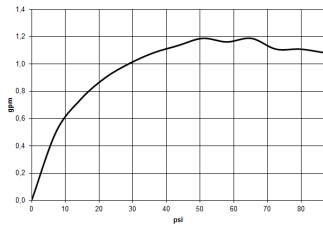

Sink - MEM

Single-lever lavatory mixer with drain - platinum matte

Article number: 33 500 782-06 0010

- 6-1/2" Projection
- US drain with overflow
- Fixed spout
- Rectangular aerated stream
- Total height 12-1/4"
- Height to aerator/spout outlet 8"
- 1-3/8" hole diameter
- 2x 3/8" US flexible supply lines
- Water flow rate limited to max. 1.2 gpm
- lead-free
- (ADA)
- Suitable only for basins with overflow.

platinum matte

Dimensional drawing

All dimensions in mm / inch = mm x 0,0394

Sink - MEM

Single-lever lavatory mixer with drain - platinum matte

Article number: 33 500 782-06 0010

Flow rate chart

Other surface finishes