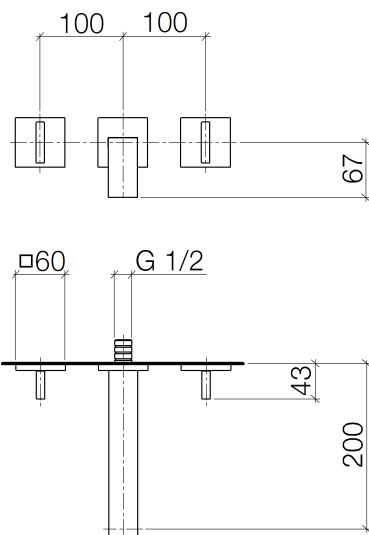

Sink - MEM

Wall-mounted three-hole lavatory mixer without drain - platinum

Article number: 36 712 782-08 0010

- 7-7/8" Projection
- Fixed spout
- Rectangular aerated stream
- Valve hole diameter 1-5/8"
- Spout hole diameter 1-5/8"
- Individual flanges 2-3/8" x 2-3/8"
- Water flow rate limited to max. 1.2 gpm
- lead-free
- (ADA)

platinum

Accessory is required for this item.

Dimensional drawing

All dimensions in mm / inch = mm x 0,0394