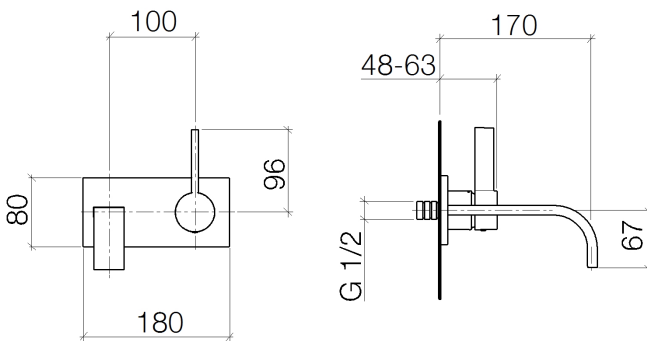

Sink - MEM

Wall-mounted single-lever mixer without drain - platinum

Article number: 36 820 782-08 0010

- 6-3/4" Projection
- Fixed spout
- Rectangular aerated stream
- Spout hole diameter 1-5/8"
- Hole diameter single-lever mixer 2-3/8"
- Cover plate 3-1/8" x 7-1/8"
- Water flow rate limited to max. 1.2 gpm
- lead-free
- (ADA)

platinum

Accessory is required for this item.

Dimensional drawing

All dimensions in mm / inch = mm x 0,0394