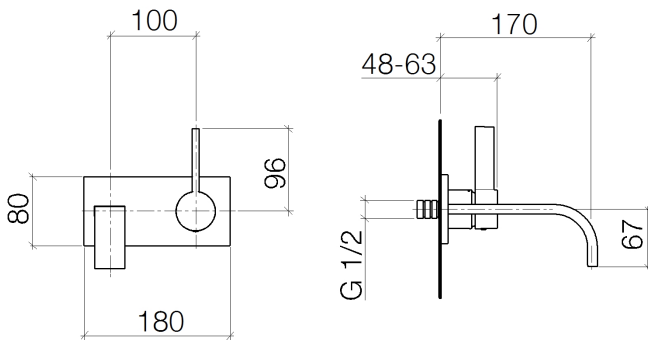

Sink - MEM

Wall-mounted single-lever mixer without drain - platinum

Article number: 36 820 782-08 0010

- 6-3/4" Projection
- Fixed spout
- Rectangular aerated stream
- Spout hole diameter 1-5/8"
- Hole diameter single-lever mixer 2-3/8"
- Cover plate 3-1/8" x 7-1/8"
- Water flow rate limited to max. 1.2 gpm
- lead-free
- (ADA)

platinum

Accessory is required for this item.

Dimensional drawing

All dimensions in mm / inch = mm x 0,0394

Sink - MEM

Wall-mounted single-lever mixer without drain - platinum

Article number: 36 820 782-08 0010

Flow rate chart

Other surface finishes

polished chrome
36 820 782-00 0010

platinum matte
36 820 782-06 0010

Cyprum
36 820 782-49 0010

Other surfaces upon request (extra service)

Sink - MEM

Wall-mounted single-lever mixer without drain - platinum

Article number: 36 820 782-08 0010

Required article

35 806 970-90 0010

Rough for wall-mounted
faucet mixer on right -