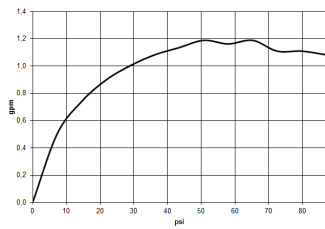

Flow rate chart

Other surface finishes

polished chrome
36 820 782-00 0010

platinum matte
36 820 782-06 0010

Cyprum
36 820 782-49 0010

Other surfaces upon request (extra service)

Sink - MEM

Wall-mounted single-lever mixer without drain - platinum