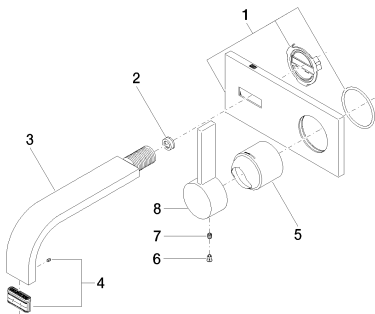

Sink - MEM

Wall-mounted single-lever mixer without drain - platinum

Article number: 36 820 782-08 0010

- 6-3/4" Projection
- Fixed spout
- Rectangular aerated stream
- Spout hole diameter 1-5/8"
- Hole diameter single-lever mixer 2-3/8"
- Cover plate 3-1/8" x 7-1/8"
- Water flow rate limited to max. 1.2 gpm
- lead-free
- (ADA)

Other surfaces upon request (extra service)

Sink - MEM

Wall-mounted single-lever mixer without drain - platinum

Article number: 36 820 782-08 0010

Required article

35 806 970-90 0010

Rough for wall-mounted
faucet mixer on right -

Exploded drawing

Spare parts list

Number	Item Number	Designation	Number of units
<hr/>			
<hr/>			