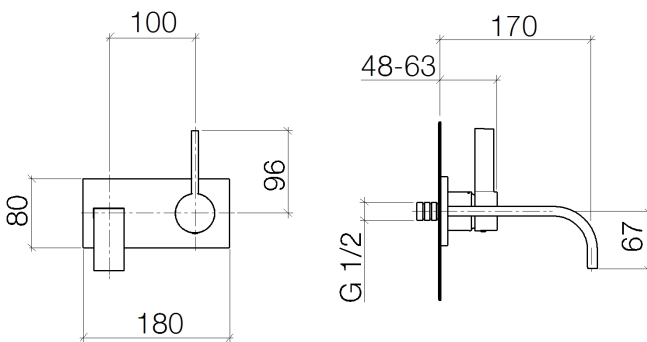

Sink - MEM

Wall-mounted single-lever mixer without drain - platinum

Article number: 36 820 782-08 0010

- 6-3/4" Projection
- Fixed spout
- Rectangular aerated stream
- Spout hole diameter 1-5/8"
- Hole diameter single-lever mixer 2-3/8"
- Cover plate 3-1/8" x 7-1/8"
- Water flow rate limited to max. 1.2 gpm
- lead-free
- (ADA)

platinum

Accessory is required for this item.

Dimensional drawing

All dimensions in mm / inch = mm x 0,0394

Sink - MEM

Wall-mounted single-lever mixer without drain - platinum

Article number: 36 820 782-08 0010