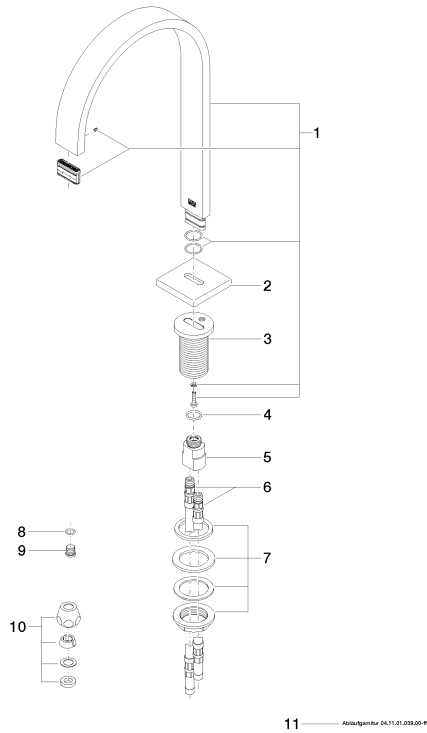

Sink - MEM

Lavatory spout, deck-mounted with drain - platinum - platinum

Article number: 13 715 782-08 0010

Exploded drawing

Spare parts list

Number	Item Number	Designation	Number of units
1	90 28 22 155 02-08	Outlet - platinum	1
2	09 27 78 034-08	Escutcheon - platinum	1
3	09 11 10 054 10 90	Wall connection -	1
4	09 14 10 130 90	Washer -	1
5	09 11 10 055 10 90	Wall connection -	1
6	04 30 04 016 00 90	Flexible supply line -	2
7	04 23 10 009 01 90	Mounting bracket -	1
8	09 14 10 060 90	Washer -	1
9	09 31 20 065 90	Plug for European drain -	1
10	04 23 30 040 00-08	Wall connection - platinum	2
11	10 125 970-08 0010	Drain Umbrella drain 1 1/4" - platinum	1