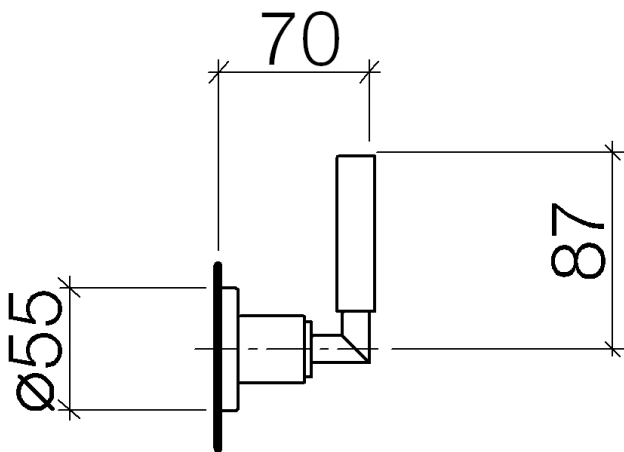

Shower - Tara.

Wall valve - Cyprum

Article number: 36 310 882-49

- Flange diameter 2-1/8"
- (ADA)

Cyprum

Dimensional drawing

All dimensions in mm / inch = mm x 0,0394