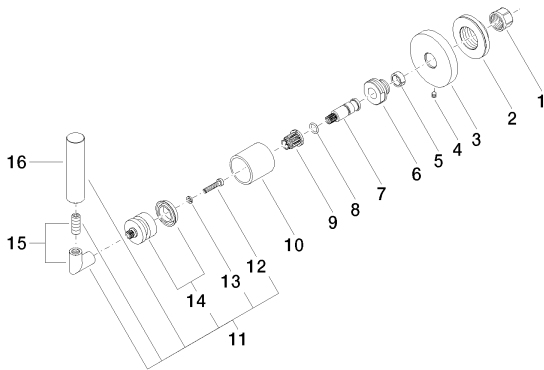

Shower - Tara.

Wall valve - Cyprum - Cyprum

Article number: 36 310 882-49

Exploded drawing

Spare parts list

| Number | Item Number        | Designation            | Number of units |
|--------|--------------------|------------------------|-----------------|
| 1      | 09 23 30 023 90    | Mounting bracket -     | 1               |
| 2      | 09 21 02 108 90    | Hood / sleeve -        | 1               |
| 3      | 09 27 89 108-49    | Escutcheon - Cyprum    | 1               |
| 4      | 09 31 11 007 90    | Mounting bracket -     | 1               |
| 5      | 09 14 15 020 90    | Ring -                 | 1               |
| 6      | 09 24 05 002 90    | Nipple -               | 1               |
| 7      | 09 29 06 022 90    | Wall connection -      | 1               |
| 8      | 09 14 10 060 90    | Washer -               | 1               |
| 9      | 09 12 12 002 90    | Upper part white -     | 1               |
| 10     | 09 21 02 144-49    | Hood / sleeve - Cyprum | 1               |
| 11     | 04 20 88 052 00-49 | Handle - Cyprum        | 1               |
| 12     | 09 30 30 075 90    | Mounting bracket -     | 1               |
| 13     | 09 30 11 029 90    | Wall connection -      | 1               |
| 14     | 90 12 12 007 00-49 | Handle - Cyprum        | 1               |
| 15     | 04 18 20 022 00-49 | angle                  | 1               |
| 16     | 09 20 88 052-49    | Handle - Cyprum        | 1               |