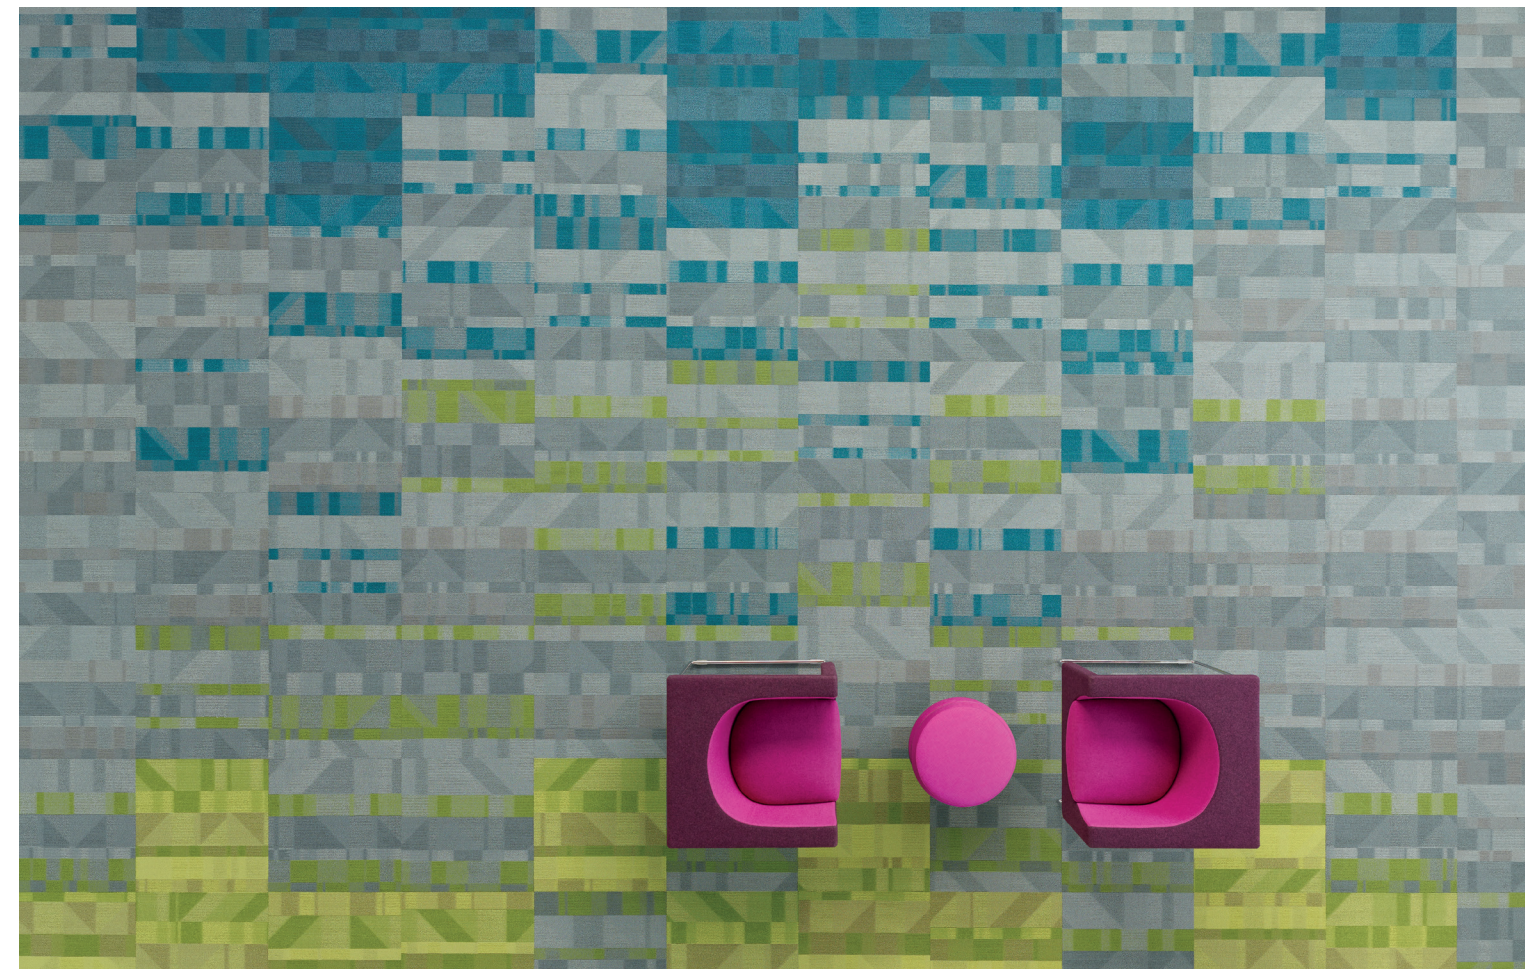

THINK TILE 5T186 in experience 86535 + **ENGAGE TILE** 5T187 in experience lime 86536 + experience teal 86535 + **IMPACT TILE** 5T188 in lime 86325 + teal 86405
24 x 24 in | 61 x 61 cm | installed monolithic