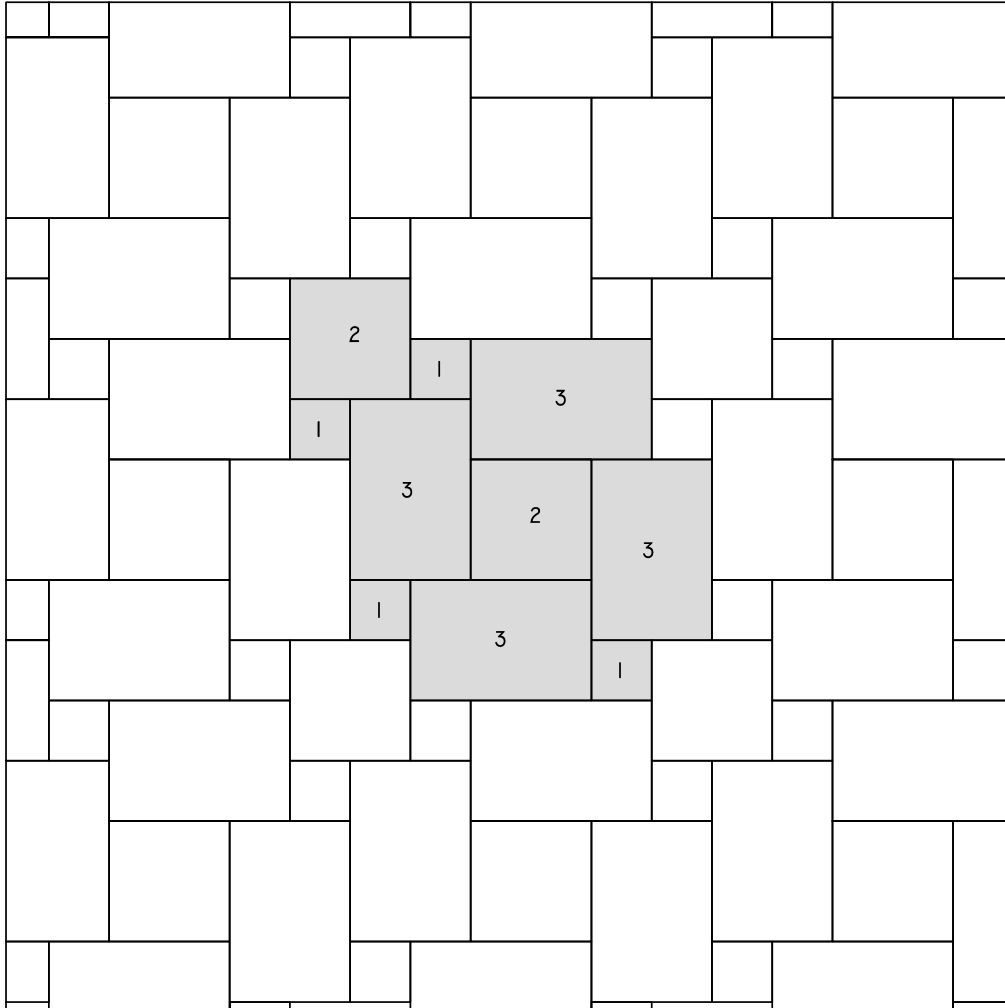

ARIZONA TILE

MASSANGIS AGED ROMAIN PATTERN

PIECE NUMBER	SIZE	PIECES/PATTERN	PERCENTAGE/PATTERN
1	8"×8"×5/8"	4	10%
2	16"×16"×5/8"	2	22%
3	16"×24"×5/8"	4	68%
Pattern Total	16 Square Feet per Pattern	10	100%