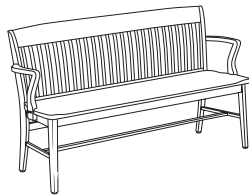

Bench 63"w

322A
all wood