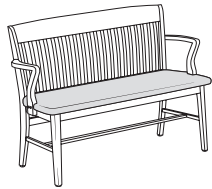

321C
uph. seat

1. **321A All Wood**
   321C Uph. Seat
2. casters not available

Dimensions	D	W	H
Overall	20 3/4	52 1/4	34 3/4
Seat	17	48 1/4	18
Arm			27 1/4
Upholstery		Shipping	
COM Ydg	1 3/4	Ctn Wt	70
COL Sq Ft	23	Cu Ft	31

All Wood	$1,852
COM	$1,966
A	$2,012
B	$2,045
COL/C	$2,102
D	$2,175
E	$2,247
F	$2,324
G	$2,434
H	$2,550
I	$2,732
J	$2,951
L1	$2,456
L2	$2,572