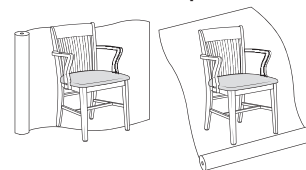

All COM orders must include the following:

- Vendor's name, pattern name and color
- Sample of the fabric attached to order
- Model numbers of items for fabric application
- Special application instructions (e.g., all stripes will be applied front to back unless specified otherwise)
- Customer and purchase order number

Ship prepaid COM material to:
Community
Attn: COM Dept
932 Mill Street
Jasper, IN 47546

Application of fabric:
Railroaded   Up the Roll