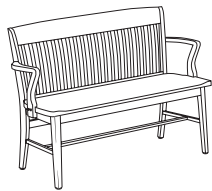

Bench 52"w

321A
all wood