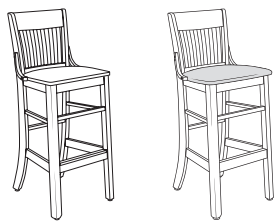

Dimensions	D	W	H
Overall	29	28	33-36 3/4
Seat	16 3/4	18 1/4	16 1/4-20
Upholstery		Shipping	
COM Ydg	3/4	Ctn Wt	38
COL Sq Ft	9	Cu Ft	10

All Wood	\$531
COM	\$583
A	\$599
B	\$614
COL/C	\$638
D	\$669
E	\$700
F	\$733
G	\$780
H	\$832
I	\$908
J	\$1,002
L1	\$790
L2	\$840

Armless

303A
all wood

303C
uph. seat

303A All Wood
303C Uph. Seat

- optional front leg casters available - add \$50 list for set of 2 casters
- coordinating Children's Collegian collection - see page 320

Dimensions	D	W	H
Overall	21 1/2	18 1/2	34 1/2
Seat	16 1/4	18 1/4	18
Upholstery		Shipping	
COM Ydg	3/4	Ctn Wt	20
COL Sq Ft	9	Cu Ft	9

All Wood	\$334
COM	\$374
A	\$388
B	\$401
COL/C	\$425
D	\$457
E	\$488
F	\$521
G	\$568
H	\$618
I	\$697
J	\$790
L1	\$577
L2	\$627

Barstool 43" H

307A
all wood

307C
uph. seat

307A All Wood
307C Uph. Seat

- 43 1/2" back height
- casters not available
- standard with brass scuff plate, also available in polished aluminum or matte black