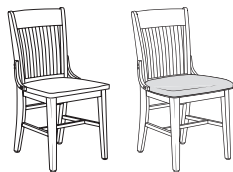

303A
all wood

303C
uph. seat

303A All Wood
303C Uph. Seat

- optional front leg casters available - add $50 list for set of 2 casters
- coordinating Children's Collegian collection - see page 320

Dimensions	D	W	H
Overall	21 1/2	18 1/2	34 1/2
Seat	16 1/4	18 1/4	18
Upholstery		Shipping	
COM Ydg	3/4	Ctn Wt	20
COL Sq Ft	9	Cu Ft	9

All Wood	$334
COM	$374
A	$388
B	$401
COL/C	$425
D	$457
E	$488
F	$521
G	$568
H	$618
I	$697
J	$790
L1	$577
L2	$627

Barstool 43" H