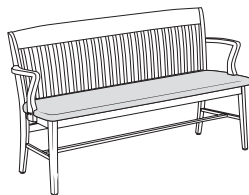

322C
uph. seat

1. **322A All Wood**
   322C Uph. Seat
2. casters not available

Dimensions	D	W	H
Overall	21 1/2	63	34 3/4
Seat	17	59	18
Arm			27 1/4
Upholstery		Shipping	
COM Ydg	1 3/4	Ctn Wt	90
COL Sq Ft	23	Cu Ft	40

All Wood	$2,093
COM	$2,230
A	$2,281
B	$2,314
COL/C	$2,370
D	$2,443
E	$2,516
F	$2,592
G	$2,701
H	$2,819
I	$3,000
J	$3,219
L1	$2,724
L2	$2,840