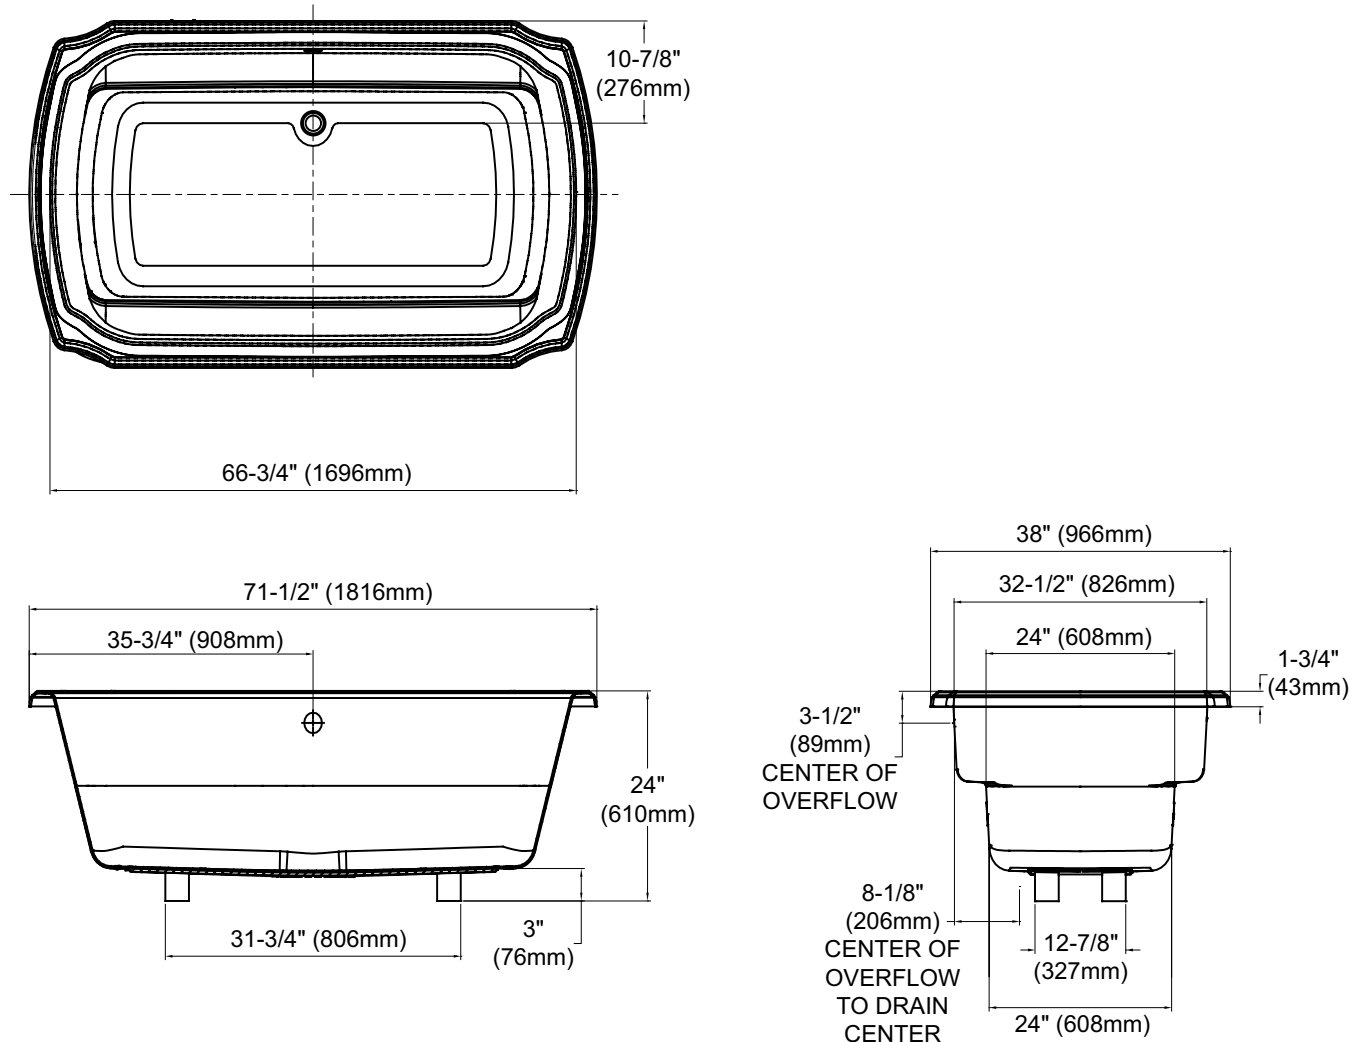

ABY974N

Guinevere® 6' Soaker Bathtub

SPECIFICATIONS

- Size 71-1/2" L x 38" W
- Depth 20"
- Water Depth 15.3"
- Warranty 1 Year Limited Warranty on acrylic tub
  1 Year Limited Warranty on components and parts
- Material Cast Acrylic
- Shipping Weight 100 lbs.
- Shipping Dimensions 74" L x 44" W x 27" H
- Gallons 98 to overflow

INSTALLATION NOTES

Floor support under bath must provide a minimum of 75 lbs/square foot (366 kg/square meter) loading. Check local codes for requirements on installing an ASSE 1070/ASME A112. 1070/CSA B125.70 compliant device in series with the tub faucet.

TOTO®

These dimensions and specifications are subject to change without notice