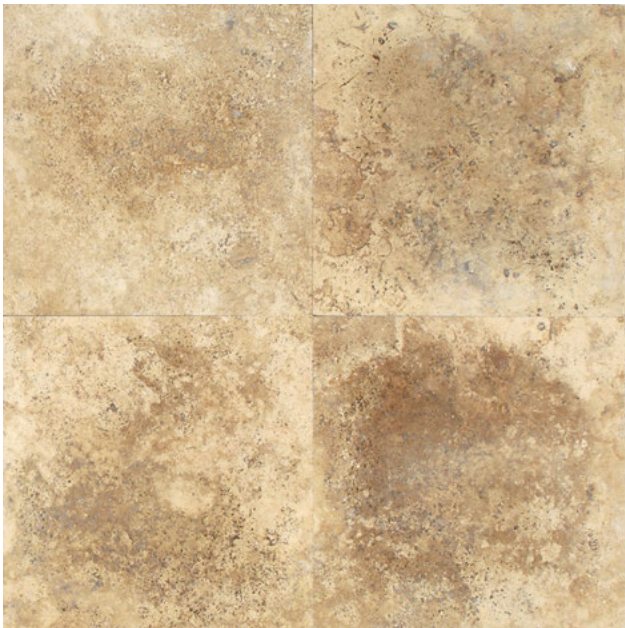

TURCO CLASSICO T324
Versailles Pattern Brushed with Chiseled Edges

NATURAL STONE

TRAVERTINE

PETRIFIED FOREST T101

PETRIFIED FOREST T101
12" x 24", 6" x 36" (Vein-cut) Honed*

SONOMA BE13

SONOMA BE13
12" x 24" & 18" x 18" – Honed and Filled