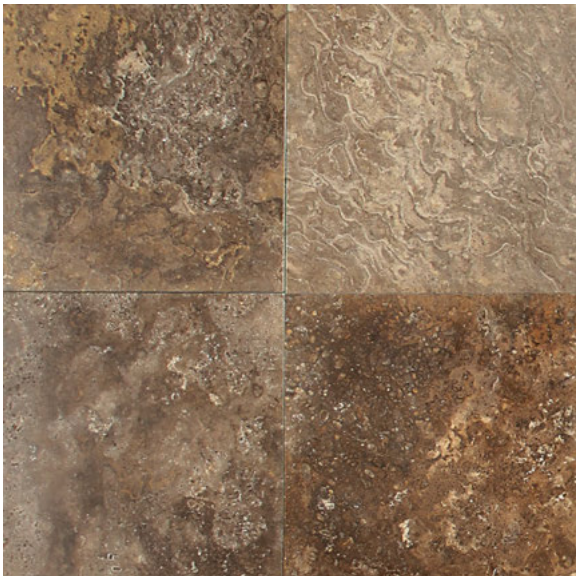

- CLASSIC STONE
 - Neutral color palette in the brown and cream range
 - Polished, honed, tumbled, and split face finishes available
 - 12 x 12, planks, and wide array of mosaics and decorative trims
- HISTORIC IMPRESSION
 - Makes a statement in any design
 - Well-loved stone through the ages
 - Full of character and rustic charm

TRAVERTINE

FLOOR TILE

IVORY CLASSICO BE10
6" x 6", 4" x 4" & 3" x 6" – Tumbled*
2" x 2" Tumbled Mosaic (12" x 12" Sheet)
2" x 12" Chair Rail, 1" x 12" Pencil Rail – Honed

LIGHT NOCE BE11
6" x 6", 4" x 4" & 3" x 6" – Tumbled*
2" x 2" Tumbled Mosaic (12" x 12" Sheet)
2" x 12" Chair Rail, 1" x 12" Pencil Rail – Honed

CAFÉ AU LAIT T718
18" x 18" & 12" x 12" – Honed

TRAVERTINE

BAJA CREAM T720

BAJA CREAM T720
16" x 16" & 12" x 12" – Honed

BAJA CREAM T720
12" x 12", 6" x 6" & 4" x 4"
Tumbled*

BAJA CREAM T720
3" x 6" Polished*
3" x 6" Honed*