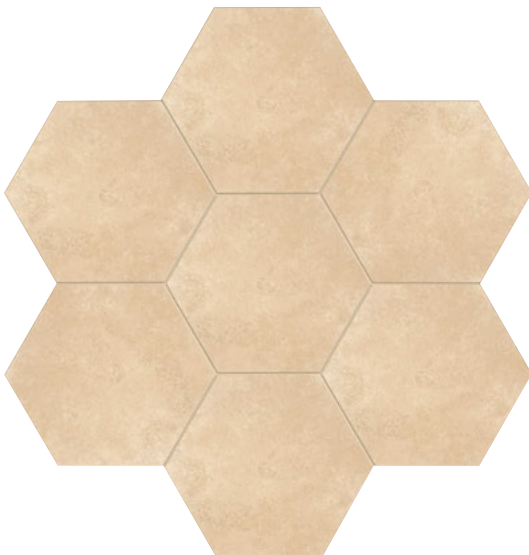

TORREON T711
18" x 20-3/4" Hexagon – Honed