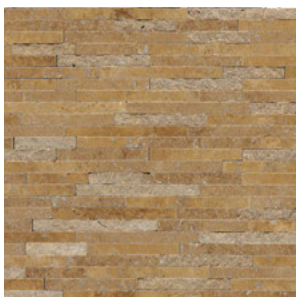

NOCE T311
3/8" x Random Mosaic –
Polished, Honed &
Split Face (12" x 12" Sheet)