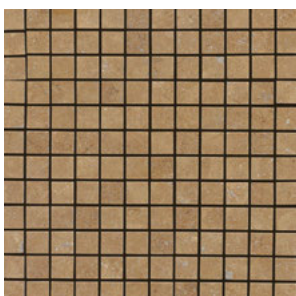

FOSSIL RIDGE T102
3/4" x 12" Pencil Rail (Vein-cut) – Honed

FOSSIL RIDGE T102
12" x 24" (Vein-cut) – Honed*

FOSSIL RIDGE T102
6" x 6" & 4" x 4" – Tumbled*

FOSSIL RIDGE T102
3" x 6" – Honed*

FOSSIL RIDGE T102
3" x 6" – Tumbled*

FOSSIL RIDGE T102
2" x 2" Mosaic – Tumbled
(12" x 12" Sheet)

* All sizes are sold separately.

TRAVERTINE

NOCE T311

NOCE T311
12" x 24", 18" x 18" & 12" x 12" – Honed

NOCE T311
16" x 16", 12" x 12", 6" x 6" &
4" x 4" – Tumbled*

NOCE T311
3" x 6" – Honed*

NOCE T311
3/8" x Random Mosaic –
Polished, Honed &
Split Face (12" x 12" Sheet)

NOCE T311
2" x 2" Mosaic – Tumbled
(12" x 12" Sheet)

NOCE T311
1" x 1" Mosaic – Honed
(12" x 12" Sheet)