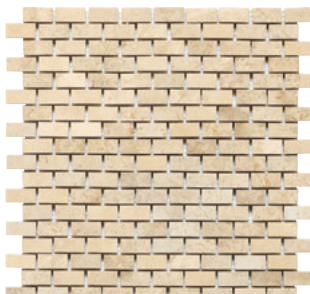

MEDITERRANEAN IVORY T730
1/2" x 1" Brick-joint – Polished
(12" x 12" Sheet)