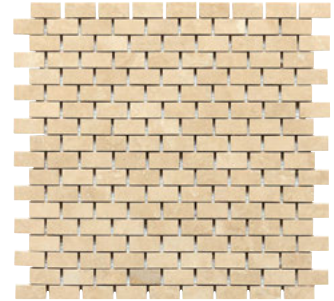

* All sizes are sold separately.

TRAVERTINE

TORREON T711
12" x 12", 6" x 6" & 4" x 4" –
Tumbled*

TORREON T711
3" x 6" – Polished*
3" x 6" – Honed*

TORREON T711
3" x 6" – Tumbled*

TORREON T711
1/2" x 1" Brick-joint Mosaic –
Polished
(12" x 12" Sheet)