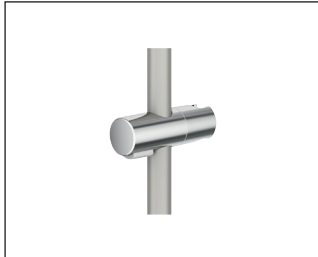

....60 CT
· stainless steel powder-coated
in matt light grey pearl mica
and chrome