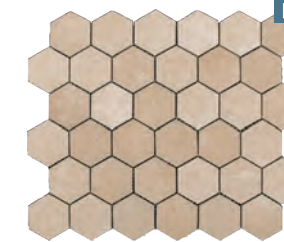

### DECORATIVE ACCENTS

New

12"x12" (2"x2")  
Mosaic  
Honed/Filled

12"x12" (2"x2")  
Mosaic  
Tumbled

12"x12" (2"x4")  
Mosaic  
Tumbled

12"x12" (1"x2")  
Split-Face Mosaic

12"x13"  
Linear Insert  
Mosaic

New

13 1/2"x13 1/2" (1"x3")  
Herringbone Mosaic

New

12 1/2"x13" (2"x2")  
Hexagon Mosaic

New

10 3/4"x13" (2"x4")  
Picket Mosaic

Versailles Pattern  
Mosaic  
Tumbled

6"x24"  
Ledger Panel\*

3"x6"  
Ledger Panel Corner