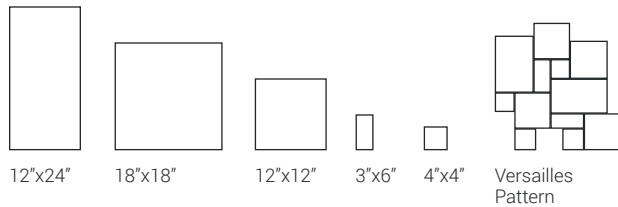

TURKISH TRAVERTINE

Tuscany

Suitable Rooms

12"x24", 18"x18", 12"x12" Honed/Filled

12"x24", 18"x18", 12"x12" Honed/Filled
3"x6", 4"x4" Tumbled

12"x24", 18"x18", 12"x12" Honed/Filled
3"x6", 4"x4" Tumbled

*Versailles Pattern consists of: 2 pieces 16"x24", 4 pieces 16"x16", 2 pieces 8"x16" and 4 pieces 8"x8". Must order 2 cartons to complete pattern.

SIZES

Shade variation is inherent in all Natural Stone products. Material furnished may vary from the sample. All questions regarding the acceptability of products must be resolved prior to installation. Use constitutes acceptance.

TUSCANY WALNUT HONED/FILLED