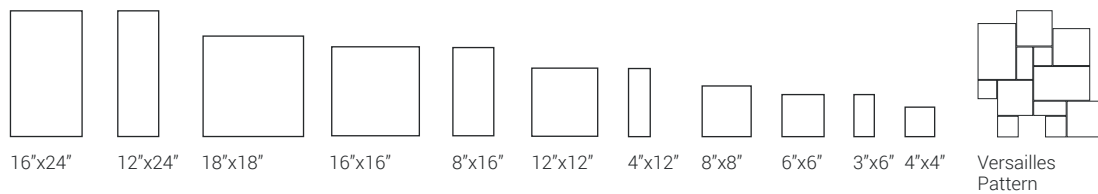

SIZES

TRIM

Shade variation is inherent in all Natural Stone products. Material furnished may vary from the sample. All questions regarding the acceptability of products must be resolved prior to installation. Use constitutes acceptance.