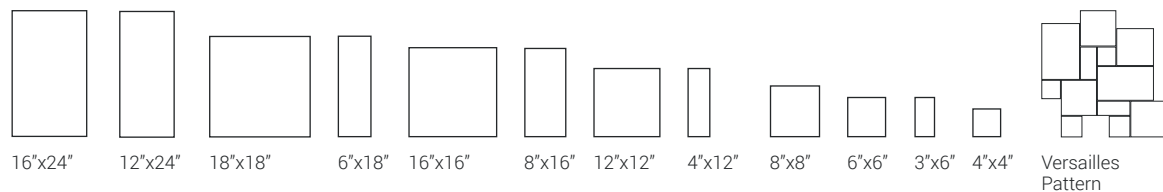

SIZES

16"x24" 12"x24" 18"x18" 6"x18" 16"x16" 8"x16" 12"x12" 4"x12" 8"x8" 6"x6" 3"x6" 4"x4" Versailles Pattern

TRIM

2"x12"
Chair-Rail

1"x12"
Bullnose

Shade variation is inherent in all Natural Stone products. Material furnished may vary from the sample. All questions regarding the acceptability of products must be resolved prior to installation. Use constitutes acceptance.