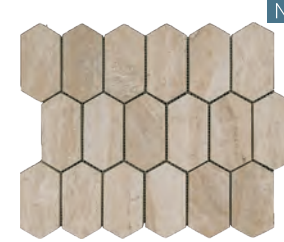

### DECORATIVE ACCENTS

12"x12" (2"x2")  
Mosaic  
Honed/Filled

New

12"x12" (2"x2")  
Mosaic  
Tumbled

12"x12" (2"x4")  
Mosaic  
Tumbled

12"x12" (1"x2")  
Split-Face Mosaic

12"x13"  
Linear Insert  
Mosaic

13 1/2"x13 1/2" (1"x3")  
Herringbone Mosaic

New

12 1/2"x13" (2"x2")  
Hexagon Mosaic

New

10 3/4"x13" (2"x4")  
Picket Mosaic

New

Versailles Pattern  
Mosaic  
Tumbled

\*Versailles Pattern consists of: 2 pieces 16"x24", 4 pieces 16"x16", 2 pieces 8"x16" and 4 pieces 8"x8". Must order 2 cartons to complete pattern.