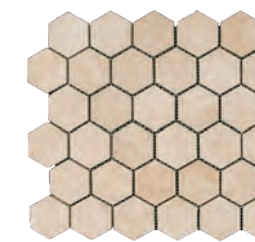

### DECORATIVE ACCENTS

New

12"x12" (2"x2")  
Mosaic  
Honed/Filled

12"x12" (2"x2")  
Mosaic  
Tumbled

12"x12" (2"x4")  
Mosaic  
Tumbled

12"x12" (1"x2")  
Split-Face Mosaic

12"x13"  
Linear Insert  
Mosaic

New

13 1/2"x13 1/2" (1"x3")  
Herringbone Mosaic

New

12 1/2"x13" (2"x2")  
Hexagon Mosaic

New

10 3/4"x13" (2"x4")  
Picket Mosaic

Versailles Pattern  
Mosaic  
Tumbled

6"x24"  
Ledger Panel\*  
\*See page 352 for larger  
representation.