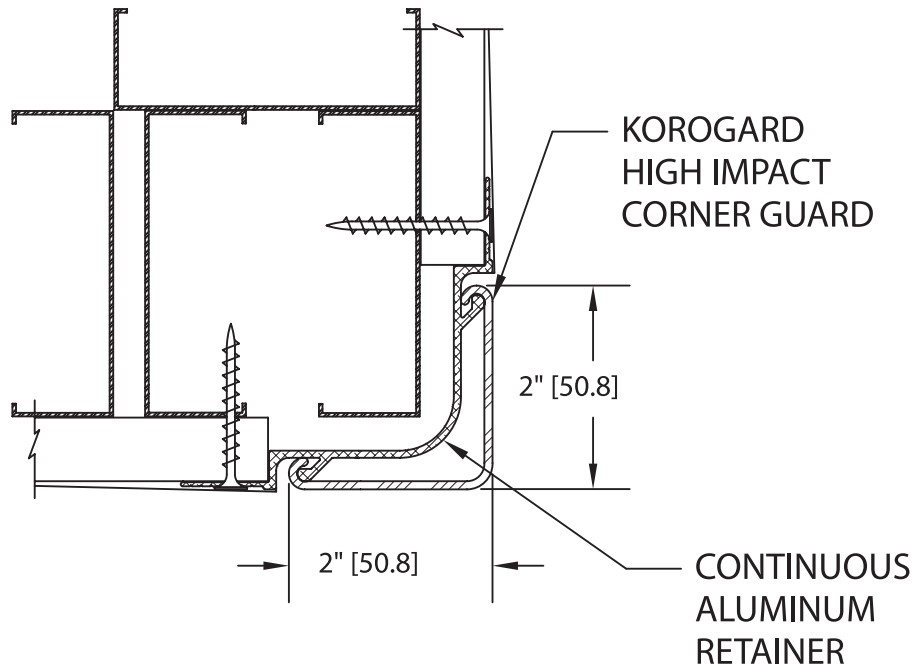

R100 RECESSED CORNER GUARD

R100, RECESSED CORNER GUARD

SCALE: 1:2